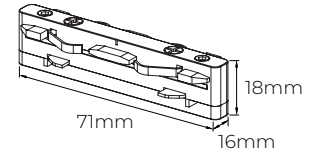

## Micro Line tracks and components

### Linear mini connector

TR0311B

TR0311W

The linear mini connector connects 2 pieces of track together in a straight line, but does not provide power to the track.