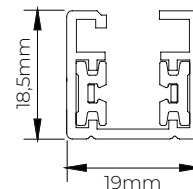

## Micro Line tracks and components

TR0301B

L: 1000mm  
H: 18mm  
B: 19mm

TR0302B

L: 2000mm  
H: 18mm  
B: 19mm

TR0303B

L: 3000mm  
H: 18mm  
B: 19mm

TR0301W

L: 1000mm  
H: 18mm  
B: 19mm

TR0302W

L: 2000mm  
H: 18mm  
B: 19mm

TR0303W

L: 3000mm  
H: 18mm  
B: 19mm

TR0301BR

L: 1000mm  
H: 18mm  
B: 19mm

TR0302BR

L: 2000mm  
H: 18mm  
B: 19mm

TR0303BR

L: 3000mm  
H: 18mm  
B: 19mm