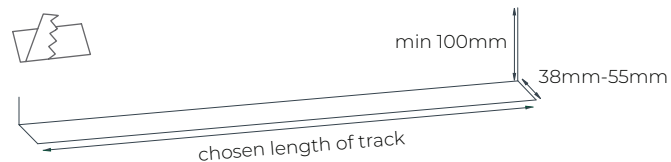

### Micro Line recessed profile

TR03000

L: 3000mm

H: 35mm

B: 36mm