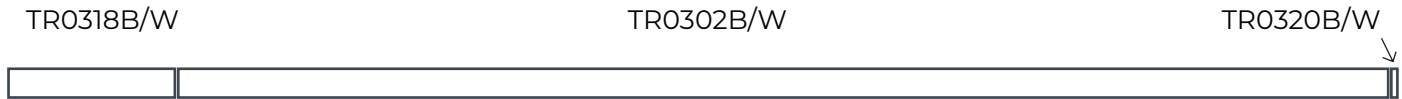

Example configurations of simple surface installations:

The most used configuration, where the **power source is at the start** (or end) of the track.
(example uses a 2 meter track)

Used components:

Feeder **TR0318B/W**

Track **TR0302B/W**

Endcap **TR0320B/W**