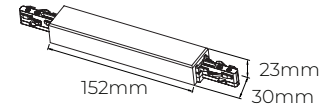

Center feeder large (only for surface installations)

TR0312B

TR0312W

The center feeder connects 2 pieces of track together in a straight line and can provide power to the track. The larger feeder allows for easy access to internal connections.