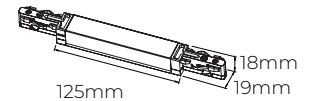

Center feeder small (for surface + recessed installations)

TR0313B

TR0313W

The center feeder connects 2 pieces of track together in a straight line and can provide power to the track. The smaller feeder is perfect for recessed installations, it is the same size of the track.