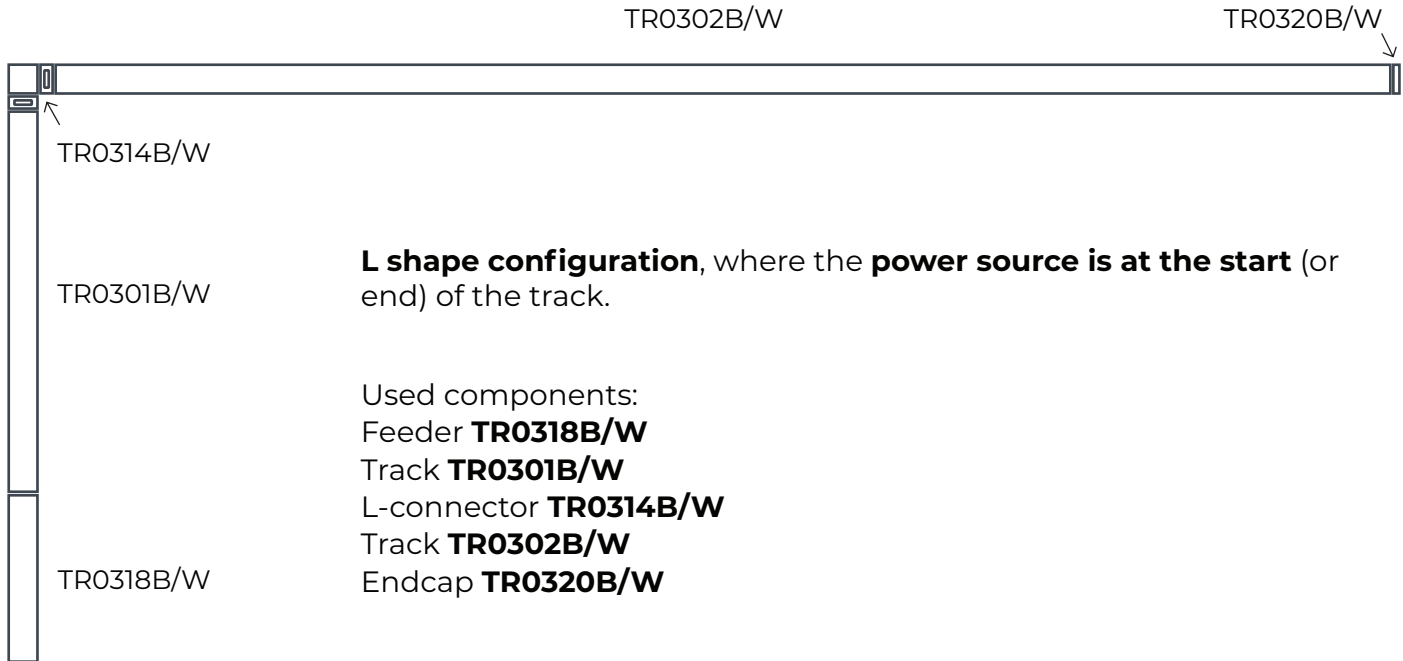

Example configurations of simple surface installations: