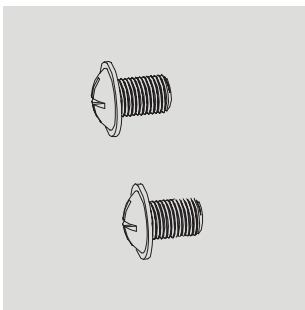

Screws for recessed installation

TR03002