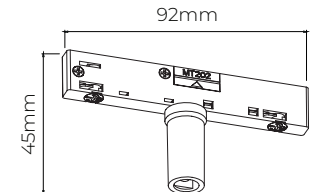

Track adapter

TR0323B

TR0323W

Track adapters are required to install pendants on the micro line track.