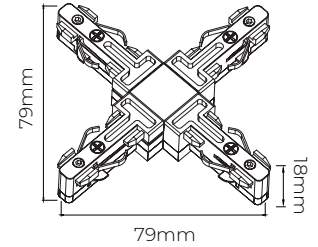

### Linear mini connector

TR0311B

TR0311W

The linear mini connector connects 2 pieces of track together in a straight line, but does not provide power to the track.

### L-connector

TR0314B

TR0314W

L-connectors allow L shapes to be made.

### T-connector

TR0315B

TR0315W

T-connectors allow T shapes to be made.

### X-connector

TR0316B

TR0316W

X-connectors allow X shapes to be made.