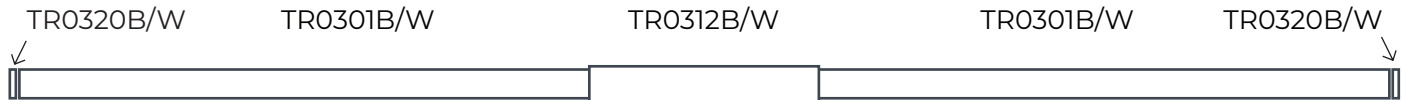

For installations where the **power source is situated around the middle** of the track.

Used components:

Track **TR0301B/W x2**

Central feeder **TR0312B/W**

Endcap **TR0320B/W x2**