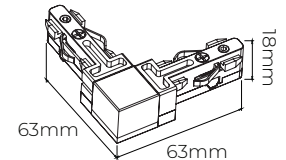

L-connector

TR0314B

TR0314W

L-connectors allow L shapes to be made.