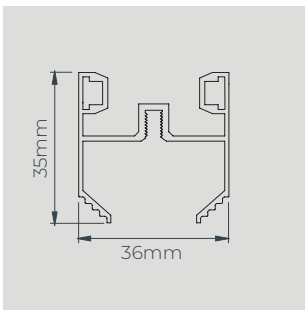

### Micro Line recessed profile

TR03000

L: 3000mm

H: 35mm

B: 36mm