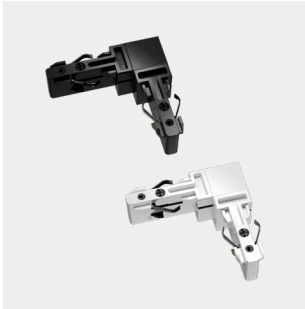

## Center feeder large (only for surface installations)

TR0312B

TR0312W

The center feeder connects 2 pieces of track together in a straight line and can provide power to the track. The larger feeder allows for easy access to internal connections.

## Center feeder small (for surface + recessed installations)

TR0313B

TR0313W

The center feeder connects 2 pieces of track together in a straight line and can provide power to the track. The smaller feeder is perfect for recessed installations, it is the same size of the track.

## Micro Line tracks and components

### Linear mini connector

TR0311B

TR0311W

The linear mini connector connects 2 pieces of track together in a straight line, but does not provide power to the track.