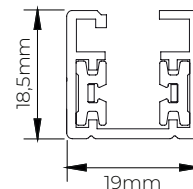

## Micro Line tracks and components

TR0301B

L: 1000mm  
H: 18mm  
B: 19mm

TR0302B

L: 2000mm  
H: 18mm  
B: 19mm

TR0303B

L: 3000mm  
H: 18mm  
B: 19mm

TR0301W

L: 1000mm  
H: 18mm  
B: 19mm

TR0302W

L: 2000mm  
H: 18mm  
B: 19mm

TR0303W

L: 3000mm  
H: 18mm  
B: 19mm

TR0301BR

L: 1000mm  
H: 18mm  
B: 19mm

TR0302BR

L: 2000mm  
H: 18mm  
B: 19mm

TR0303BR

L: 3000mm  
H: 18mm  
B: 19mm