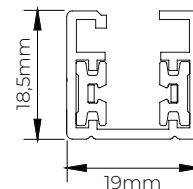

## Micro Line tracks and components

TR0301B

L: 1000mm  
H: 18mm  
B: 19mm

TR0302B

L: 2000mm  
H: 18mm  
B: 19mm

TR0303B

L: 3000mm  
H: 18mm  
B: 19mm

TR0301W

L: 1000mm  
H: 18mm  
B: 19mm

TR0302W

L: 2000mm  
H: 18mm  
B: 19mm

TR0303W

L: 3000mm  
H: 18mm  
B: 19mm

TR0301BR

L: 1000mm  
H: 18mm  
B: 19mm

TR0302BR

L: 2000mm  
H: 18mm  
B: 19mm

TR0303BR

L: 3000mm  
H: 18mm  
B: 19mm