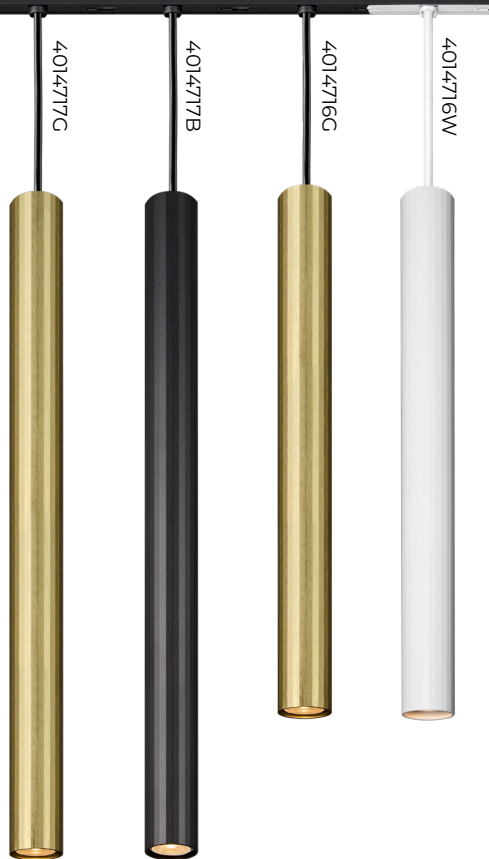

# lopal

4.014621

4.014632

4.014623

4.014620

4.014634

**Pendants require micro line track adapters (TR0323B/W).** Adapters sold separately.

Before installation remove the ceiling mount and install the track adapter.

4.014365 (V4)

4.014355 (V4)

oryx

oonah

osira

koto

**OONAH** available in different cage structures, in white and black with gold.

**OSIRA** available in different sizes, in gold with amber glass and black with clear glass, green glass available separately.

**KOTO** available in 2 sizes, bronze with gold, silver with matt black and completely black.

premium collection

Designed in Belgium - [www.fantasia.be](http://www.fantasia.be)  
Torhoutsesteenweg 437, 8400 Oostende