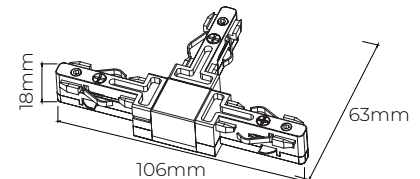

T-connector

TR0315B

TR0315W

T-connectors allow T shapes to be made.