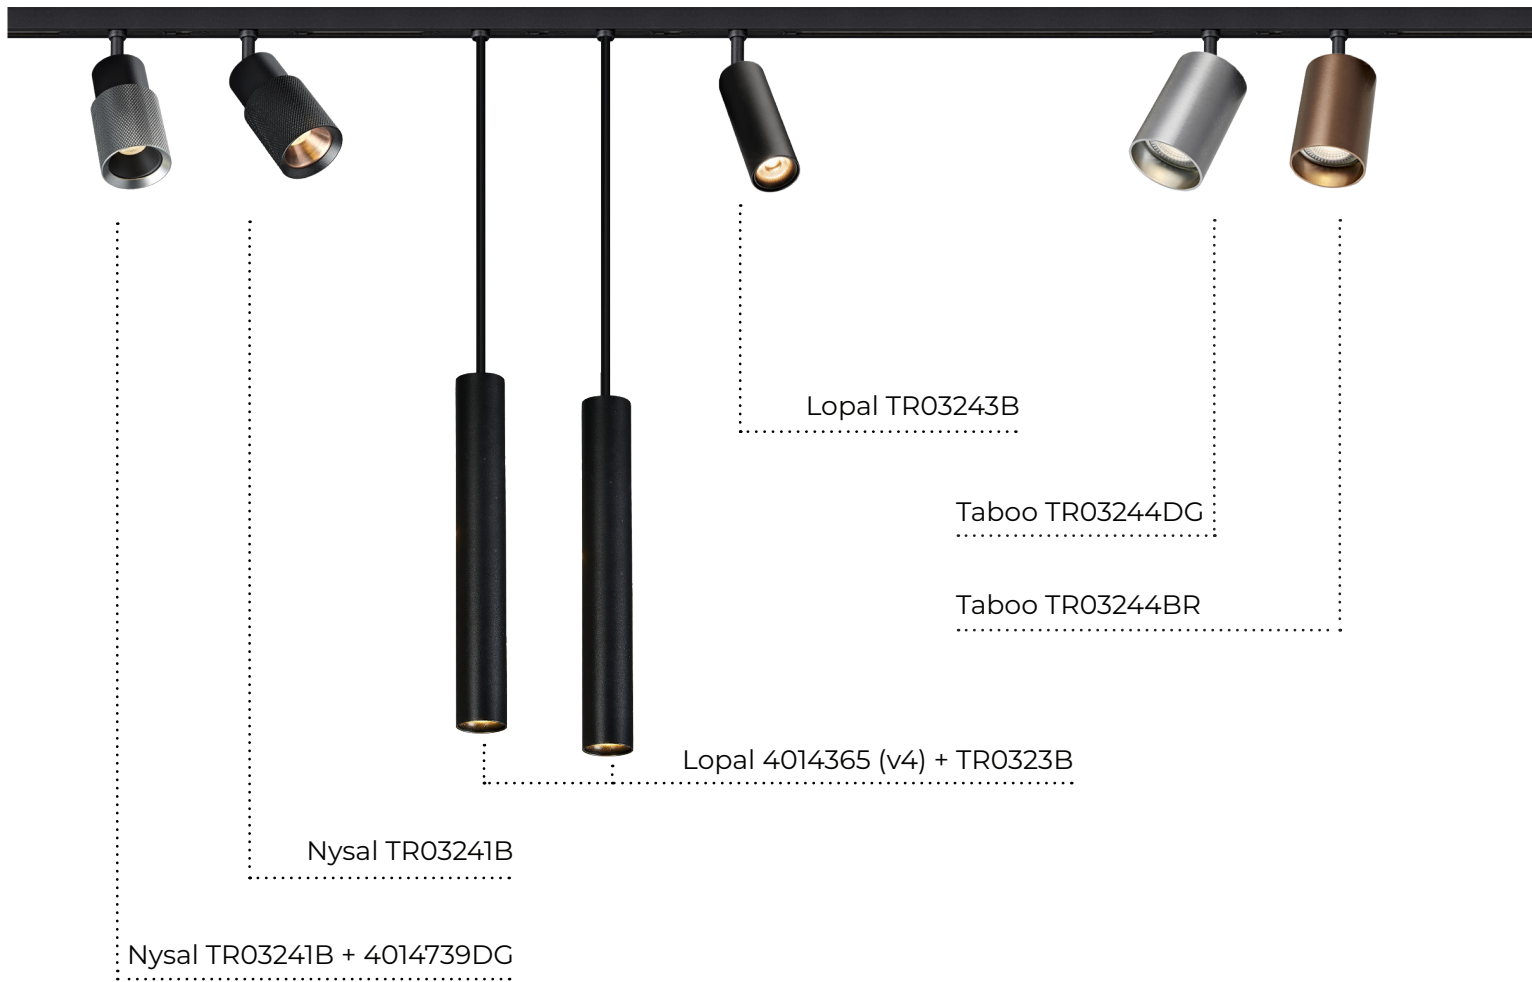

micro line

fantasia  
premium collection

Nysal TR03241B + 4014739DG

Nysal TR03241B

Lopal 4014365 (v4) + TR0323B

Lopal TR03243B

Taboo TR03244DG

Taboo TR03244BR

# micro line

220-240VAC | miniature monophas track

In addition to its miniaturization and small dimensions, the Micro Line is a new 220V-240V track system that includes options for spotlights and pendant lighting fixtures.

## Center feeder large (only for surface installations)

TR0312B

TR0312W

The center feeder connects 2 pieces of track together in a straight line and can provide power to the track. The larger feeder allows for easy access to internal connections.

### Linear mini connector

TR0311B

TR0311W

The linear mini connector connects 2 pieces of track together in a straight line, but does not provide power to the track.