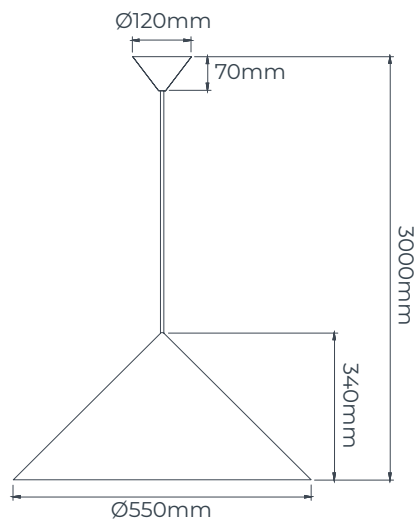

Alone above a table or combined in a cluster above a meeting table or in an entrance hall.

3432181

TECHNICAL INFORMATION

Light source
Power
Dimmable
Material
Colour

E27 not included
Max 60 Watt per bulb
Depends on light source
Aluminium
■ + ■ Matt grey / black