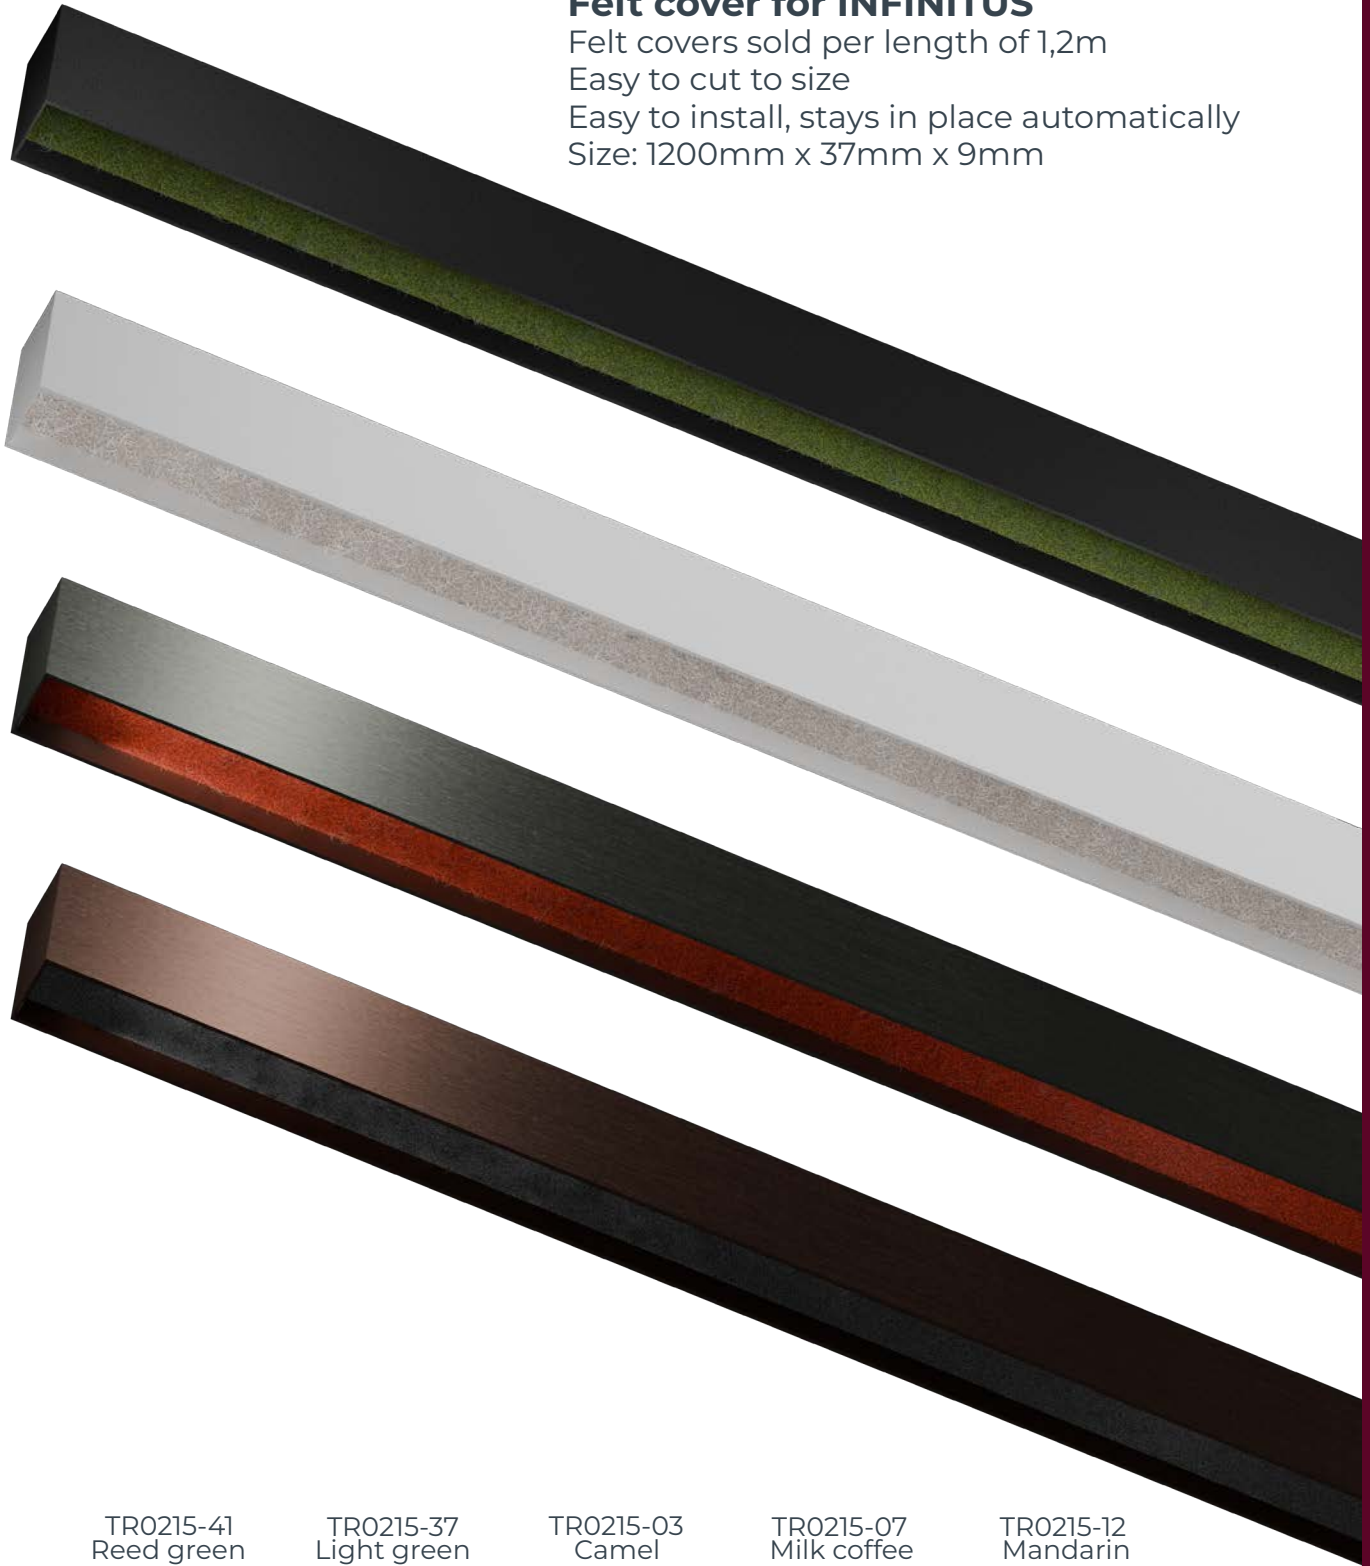

L and T Connectors to create intricate shapes

Felt cover for INFINITUS

Felt covers sold per length of 1,2m

Easy to cut to size

Easy to install, stays in place automatically

Size: 1200mm x 37mm x 9mm

TR0215-41
Reed green