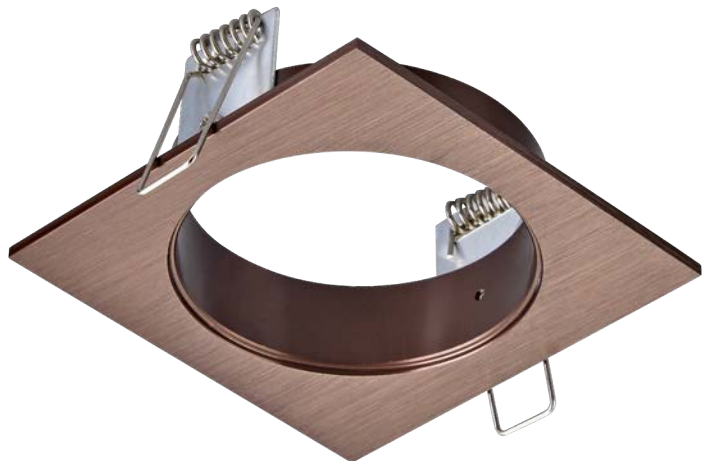

Applicable wherever general or directed accent lighting is required.

4014070

4014075

Choose the insert separately.
Choose between different
types and 5 colours.

4014080

4014118

Leaf springs included for installation in concrete ceilings.