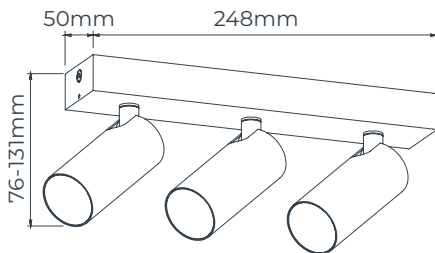

TECHNICAL INFORMATION

Light source

Power

Dimmable

Material

Protection Class

Colour

3x MR11 GU10 not included

Max 10 Watt per bulb

Depends on light source

Aluminium + glass

IP44

Matt white

Matt black

Brushed bronze

MR11
not included