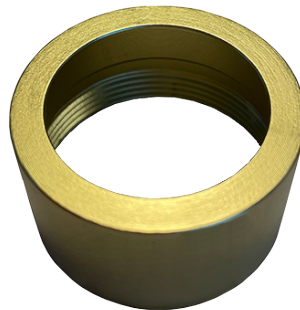

Add a touch of **COLOUR**

CUSTOMIZE with ring

Add a personal touch using different rings. Available in brushed gold, brushed steel, brushed bronze. Rings also suitable for trackspots.

4014107
Brushed gold