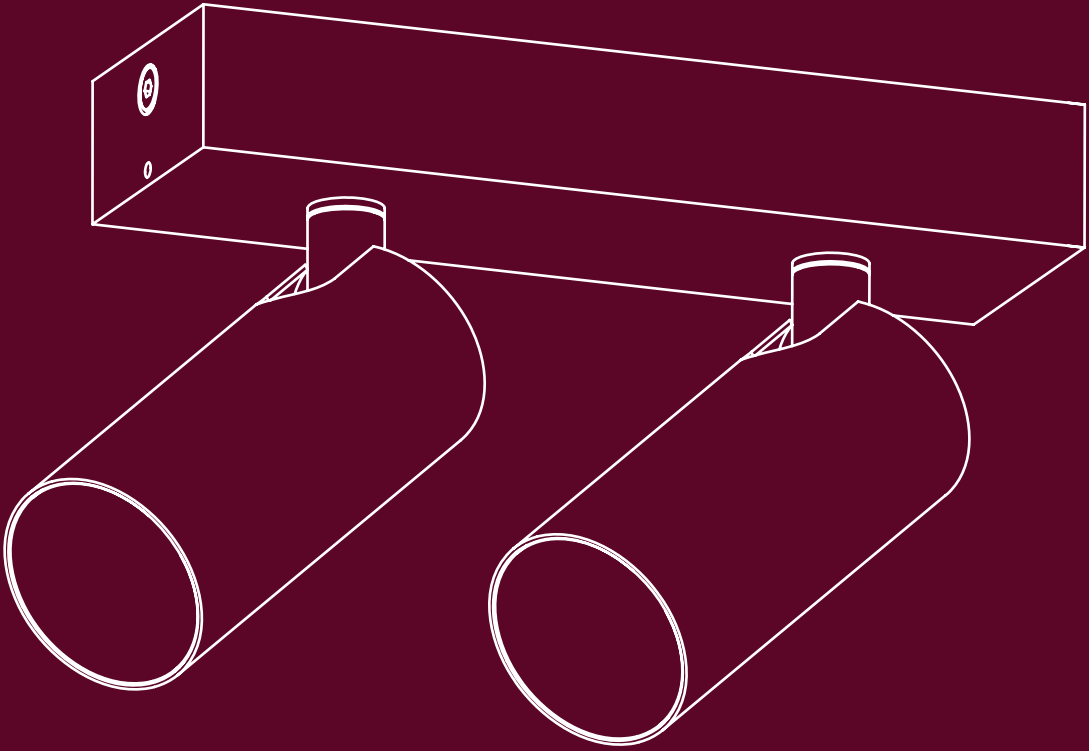

■ Brushed bronze

■ Brushed steel

GU10
not included

BATHROOM

xia

Xia was born from the need for bathroom fittings that are more elegant and decorative than the standard.

The cylinder slides easily from the base for a quick lamp change.