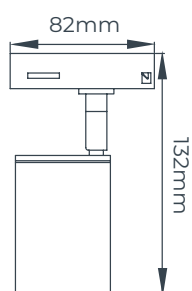

TECHNICAL INFORMATION

Light source
Dimmable
Material
Colour

GU10 not included
Depends on light source
Aluminium, steel
 Matt white
 Matt black