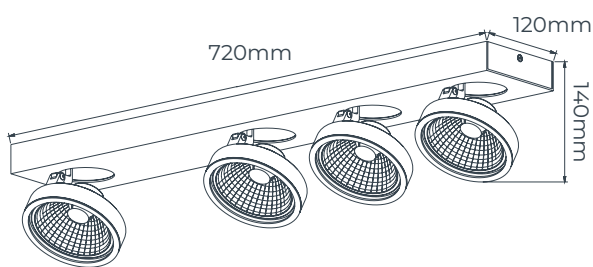

TECHNICAL INFORMATION

Light source

Power

Lumen

Light colour

Driver

Dimmable

Material

Colour

4x AR111 included (8202705)

4x 12,4 Watt

4x 1386 Lumen

2700K

Included (4x 3419052)

TRIAC

Aluminium

■ Matt white

■ Matt black