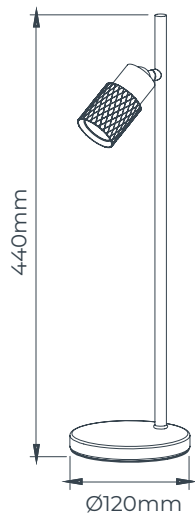

MR11
not included