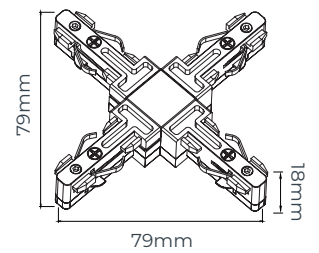

X-connector

TR0316B TR0316W

X-connectors allow X shapes to be made.