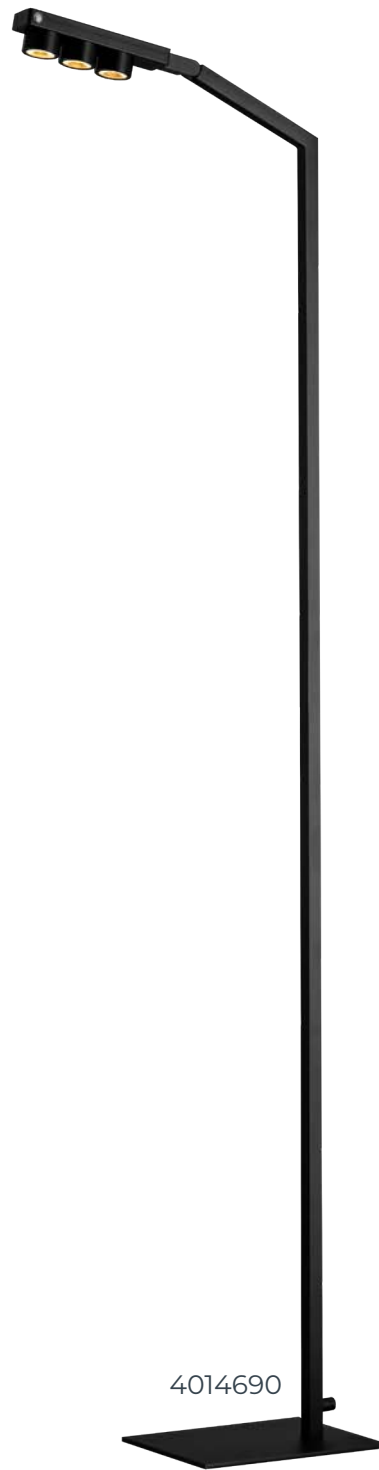

4014690

TECHNICAL INFORMATION

Light source
Power
Lumen
Light colour
Dimmable
Material
Colour

4014691

Led chip included
7 Watt (light source)
730 Lumen (light source)
2700K
Touch dimmer 0-100%
Aluminium
☐ Matt white
☒ Matt black

4014690

Led chip included
10,4 Watt (light source)
1095 Lumen (light source)
2700K
Touch dimmer 0-100%
Aluminium
☐ Matt white
☒ Matt black