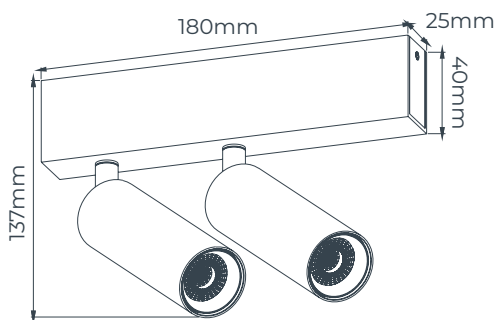

TECHNICAL INFORMATION

Light source

Power

Lumen

Light colour

Dimmable

Material

Colour

Led chip included

2x 4,5Watt (light source)

2x 365 Lumen (light source)

2700K

TRIAC

Aluminium

Matt white

Matt black