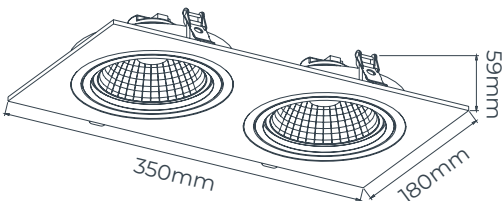

Ø155mm

ZOOM ar111

4014125

4014126

320mm x 155mm

TECHNICAL INFORMATION

Light source
Power
Lumen
Light colour
Driver
Dimmable
Material
Colour

2x AR111 included (8202705)
2x 12,4 Watt
2x 1386 Lumen
2700K
2x Included (2x 3419052)
TRIAC
Aluminium
■ Matt white
■ Matt black