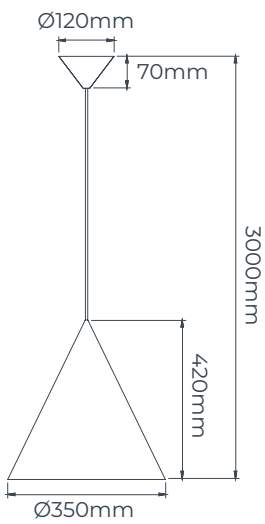

Alone above a table or combined in a cluster above a meeting table or in an entrance hall.

3432181

TECHNICAL INFORMATION

Light source
Power
Dimmable
Material
Colour

E27 not included
Max 60 Watt per bulb
Depends on light source
Aluminium
■ + ■ Matt grey / black