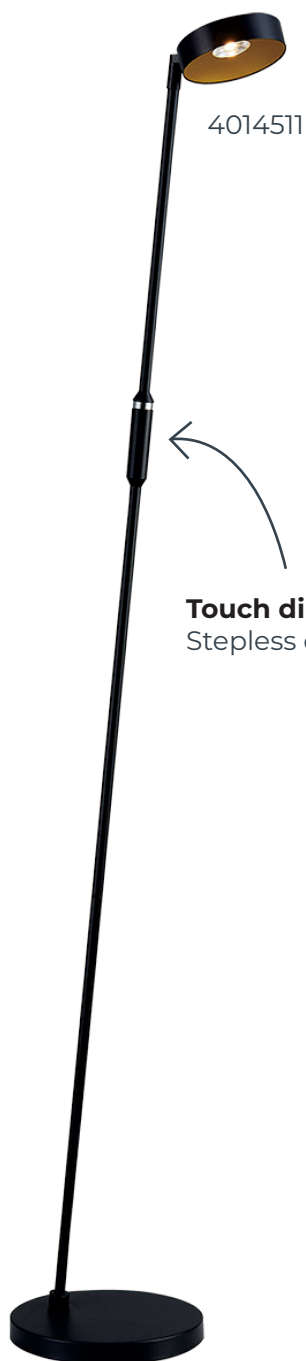

Led chip included
12,5 Watt (light source)
1250 Lumen (light source)
2700K
Included
Touch dimmer 0-100%
Aluminium
 + Matt white / gold
 + Matt black / gold

4014511

4014516

Touch dimmer included
Stepless dimming 0-100%