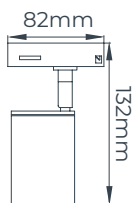

TECHNICAL INFORMATION

Light source
Dimmable
Material
Colour

GU10 not included
Depends on light source
Aluminium, steel
Matt white
Matt black

GU10
not included