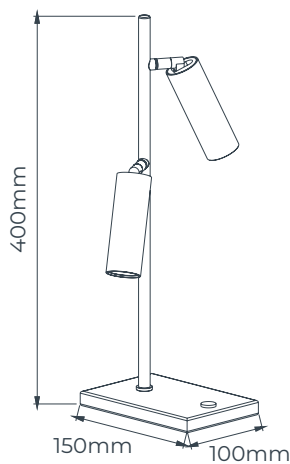

TECHNICAL INFORMATION

Light source
Power
Lumen
Light colour
Driver
Dimmable
Material
Colour

Led chip included
2x 4,5 Watt (light source)
2x 365 Lumen (light source)
2700K
Included
TRIAC
Aluminium
 Matt white
 Matt black