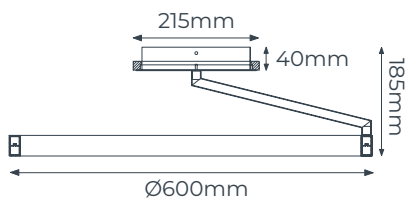

3435114

Led chip included
 45,5 Watt
 6150 Lumen
 3000K
 Included (3419064)
 TRIAC
 Aluminium
 ■ Matt black

Different inserts included with every Baton:

- Black with honeycomb anti-glare.
- Gold for extra warmth with honeycomb anti-glare.
- See-through reflective, adds an extra crystal sparkle effect to the light.