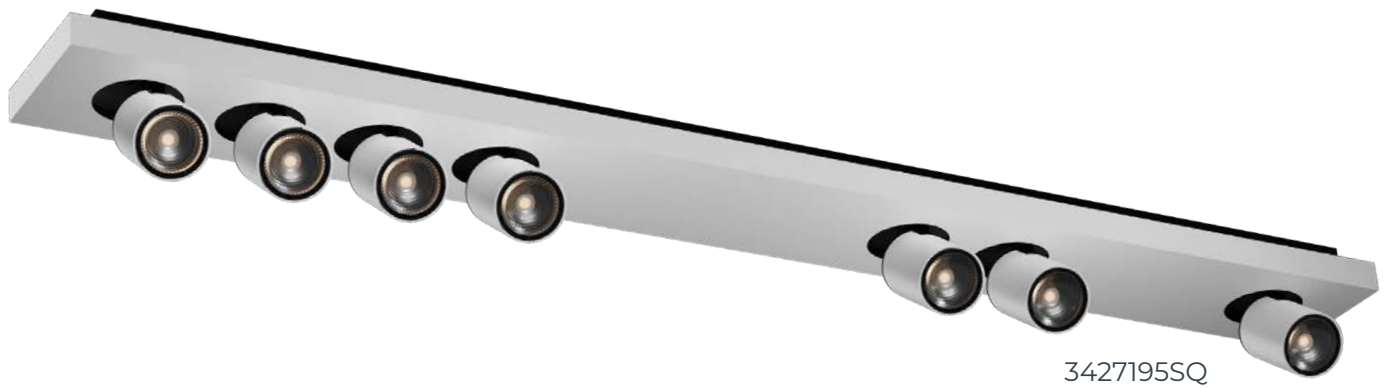

3427195SQ

3427105SQ

TECHNICAL INFORMATION

Light source

Power

Lumen

Light colour

Dimmable

Material

Colour

GU10 included (8202650)

7x 4,5 Watt

7x 359 Lumen

2700K

TRIAC

Aluminium, steel

Matt white

Matt black