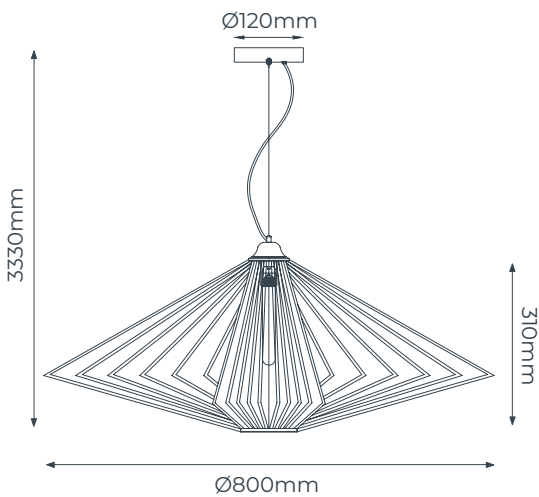

TECHNICAL INFORMATION

Light source
Power
Dimmable
Material
Colour

E27 not included
Max 60 Watt per bulb
Depends on light source
Steel
■ Matt black

E27
not included