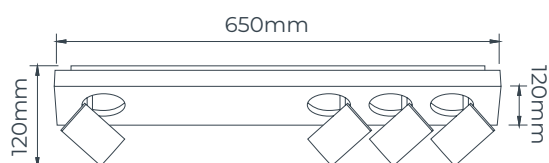

TECHNICAL INFORMATION

Light source

Power

Lumen

Light colour

Dimmable

Material

Colour

GU10 included (8202650)

4x 4,5 Watt

4x 359 Lumen

2700K

TRIAC

Aluminium, steel

■ Matt white

■ Matt black