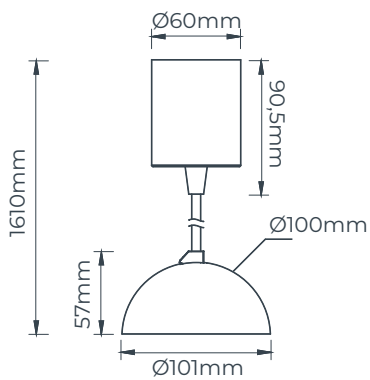

Pendant sold as base unit, select and purchase optics and inserts separately.

TECHNICAL INFORMATION

Light source
Power
Lumen
Light colour
Dimmable
Material
Colour

Led chip included
9 Watt (light source)
905 Lumen (light source)
2700K
TRIAC
Aluminium
■ Matt black