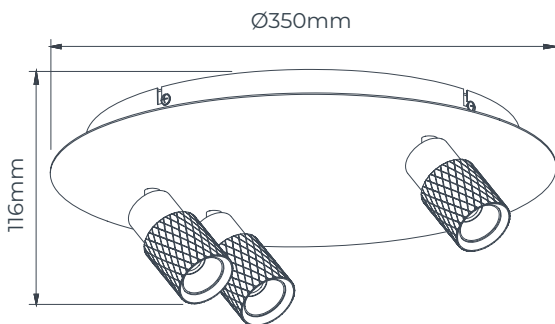

4x MR11 GU10 not included
Max 10 Watt per bulb
Depends on light source
Aluminium
 Matt white
 Matt black

MR11
not included

4014735W

4014735B

TECHNICAL INFORMATION

Light source
Power
Dimmable
Material
Colour