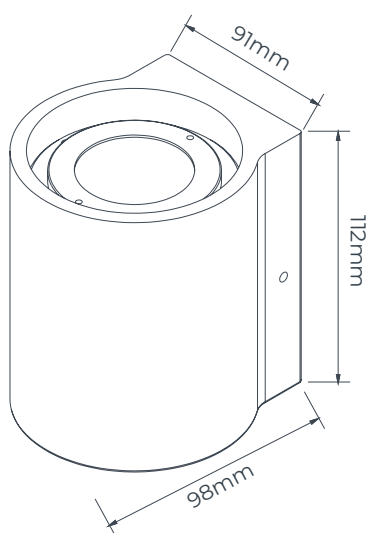

TECHNICAL INFORMATION

Light source	Led chip included
Power	3 Watt (fixture)
Lumen	285 Lumen (fixture)
Light colour	2700K
Dimmable	No
Material	Aluminium + cement
Protection Class	IP65
Colour	White cement