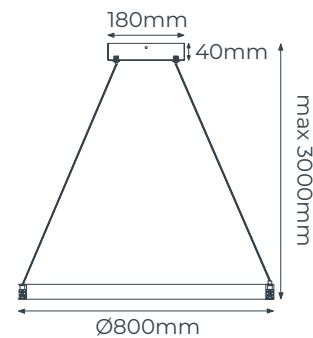

Switch to crystal lenses for added sparkle.

TECHNICAL INFORMATION

	3435110	3435111	3435112
Light source	Led chip included	Led chip included	Led chip included
Power <small>(light source)</small>	33 Watt	36 Watt	45 Watt
Lumen <small>(light source)</small>	4550 Lumen	5050 Lumen	5850 Lumen
Light colour	3000K	3000K	3000K
Driver	Included (3419063)	Included (3419069)	Included (3419064)
Dimmable	TRIAC	TRIAC	TRIAC
Material	Aluminium	Aluminium	Aluminium
Colour	■ Matt black	■ Matt black	■ Matt black