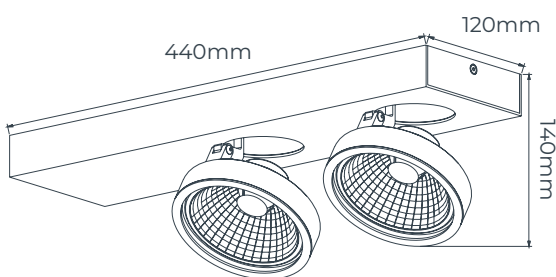

TECHNICAL INFORMATION

Light source	2x AR111 included (8202705)
Power	2x 12,4 Watt
Lumen	2x 1386 Lumen
Light colour	2700K
Driver	Included (2x 3419052)
Dimmable	TRIAC
Material	Aluminium
Colour	Matt white Matt black