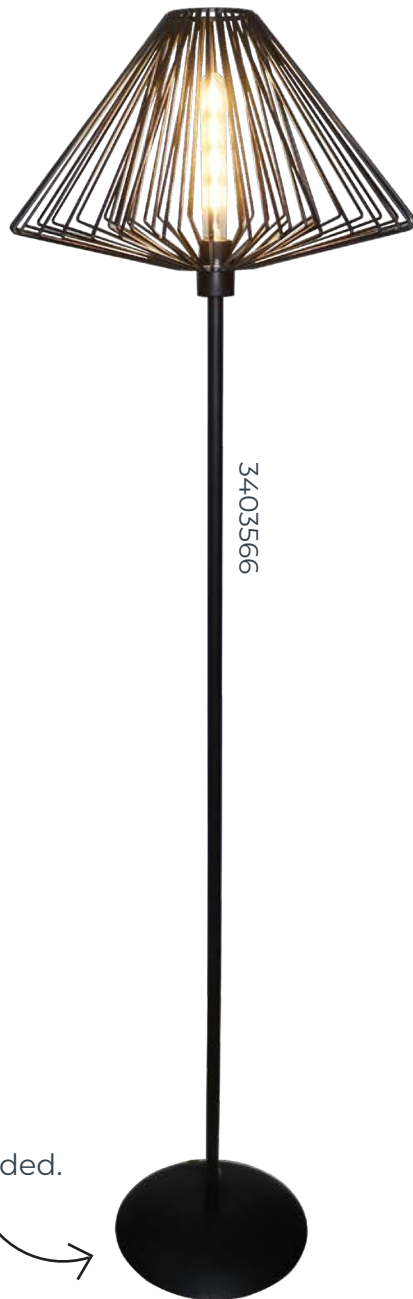

3403566

Plug and switch included.

Dimmer for floor lamps available separately.
3419061: LED dimmer 5-100 Watt

TECHNICAL INFORMATION

Light source
Power
Dimmable
Material
Colour

E27 not included
Max 60 Watt per bulb
No
Steel
■ Matt black