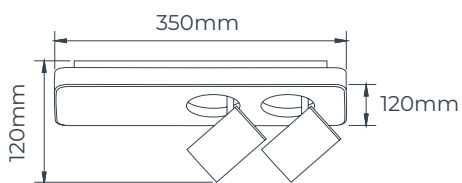

GU10 included (8202650)
4,5 Watt
359 Lumen
2700K
TRIAC
Aluminium, steel
 Matt white
 Matt black

3427092

3427102

TECHNICAL INFORMATION

Light source

Power

Lumen

Light colour