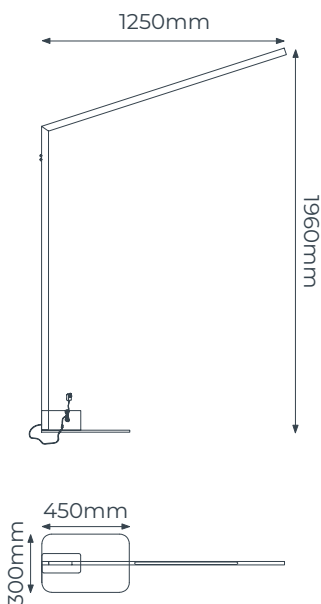

TECHNICAL INFORMATION

Light source	Led chip included
Power	25 Watt (light source)
Lumen	2066 Lumen (light source)
Light colour	3000K
Driver	Included
Dimmable	Touch dimmer 0-100%
Material	Aluminium
Colour	Matt black