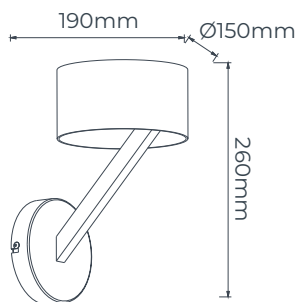

Ideal for living spaces and restaurants where design and atmosphere come together.

4014506

4014501

TECHNICAL INFORMATION

Light source
Power
Dimmable
Material
Colour

G9 not included
 Max 40 Watt per bulb
 Depends on light source
 Steel