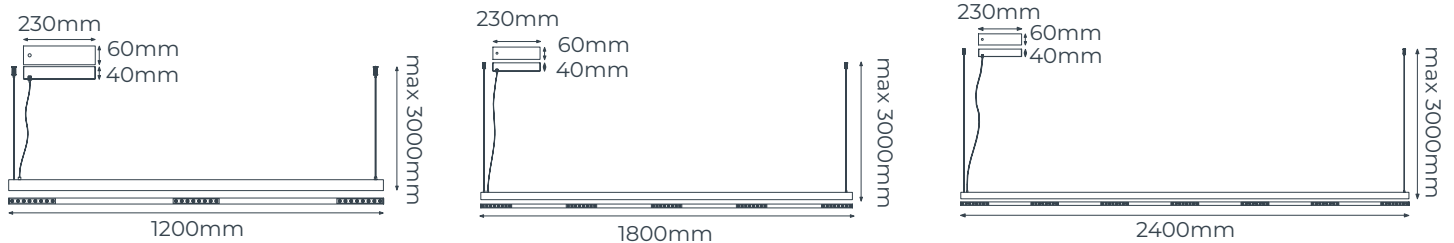

TECHNICAL INFORMATION

	3435110	3435111	3435112
Light source	Led chip included	Led chip included	Led chip included
Power (light source)	33 Watt	36 Watt	45 Watt
Lumen (light source)	4550 Lumen	5050 Lumen	5850 Lumen
Light colour	3000K	3000K	3000K
Driver	Included (3419063)	Included (3419069)	Included (3419064)
Dimmable	TRIAC	TRIAC	TRIAC
Material	Aluminium	Aluminium	Aluminium
Colour	■ Matt black	■ Matt black	■ Matt black