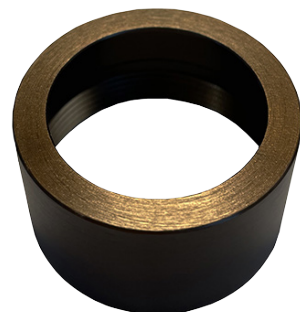

4014109
Brushed bronze