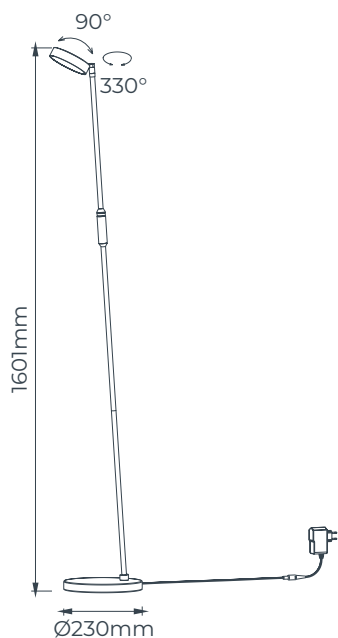

Led chip included
12,5 Watt (light source)
1250 Lumen (light source)
2700K
Included
Touch dimmer 0-100%
Aluminium
 + Matt white / gold
 + Matt black / gold

4014511

4014516

Touch dimmer included
Stepless dimming 0-100%