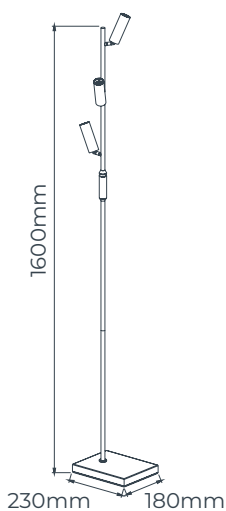

TECHNICAL INFORMATION

Light source
Power
Lumen
Light colour
Driver
Dimmable
Material
Colour

Led chip included
3x 4,5 Watt (light source)
3x 365 Lumen (light source)
2700K
Included
TRIAC
Aluminium
 Matt white
 Matt black