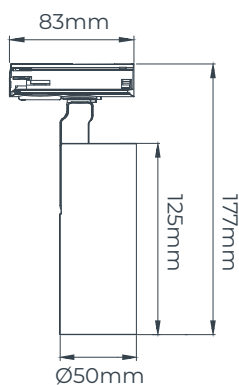

TECHNICAL INFORMATION

Light source
Power
Lumen
Light colour
Driver
Dimmable
Material
Colour

Led chip included
10 Watt (light source)
670 Lumen (light source)
2700K
Included
TRIAC
Aluminium
 Matt white
 Matt black