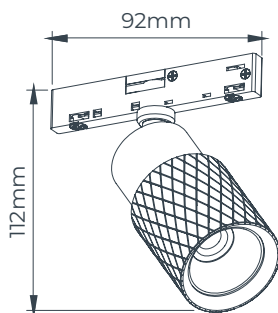

TECHNICAL INFORMATION

Light source
Power
Dimmable
Material
Colour

MR11 GU10 not included
Max 10 Watt per bulb
Depends on light source
Aluminium

■ Matt white
■ Matt black

MR11
not included