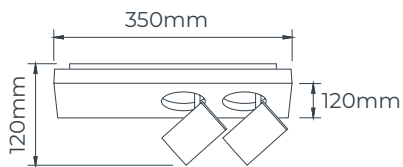

TECHNICAL INFORMATION

Light source

Power

Lumen

Light colour

Dimmable

Material

Colour

GU10 included (8202650)

2x 4,5 Watt

2x 359 Lumen

2700K

TRIAC

Aluminium, steel

Matt white

Matt black