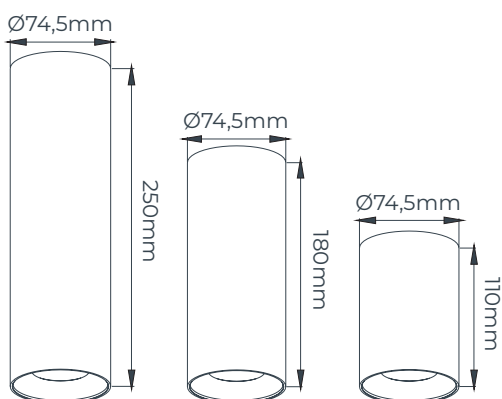

TECHNICAL INFORMATION

Light source
Power
Lumen
Light colour
Dimmable
Material
Colour

GU10 included (8202652)
5 Watt
365 Lumen
2700K
TRIAC
Aluminium, steel
■ + ■ Matt black / gold