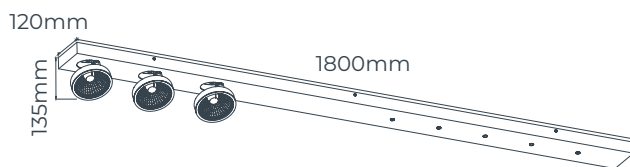

TECHNICAL INFORMATION

Light source	3x AR111 included (8202705)
Power	3x 12,4 Watt
Lumen	3x 1386 Lumen
Light colour	2700K
Driver	Included (3x 3419052)
Dimmable	TRIAC
Material	Aluminium
Colour	Matt white Matt black