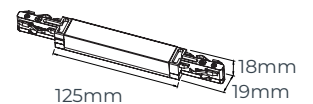

Linear connector + feeder small (for surface and recessed installations)

TR0313B

TR0313W

The center feeder connects 2 pieces of track together in a straight line and can provide power to the track. The smaller feeder is perfect for recessed installations, it is the same size of the track.