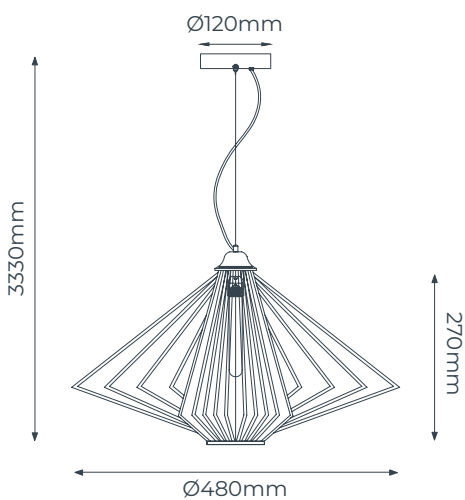

TECHNICAL INFORMATION

Light source
Power
Dimmable
Material
Colour

E27 not included
Max 60 Watt per bulb
Depends on light source
Steel
■ Matt black

E27
not included