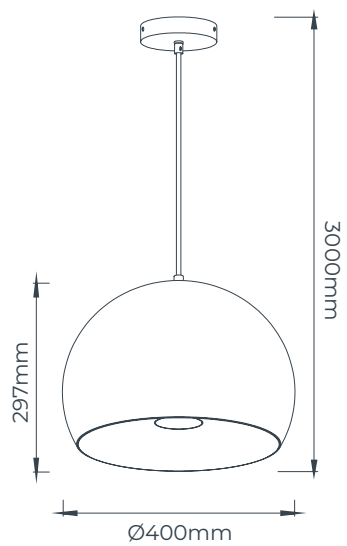

3432171 Ø400mm

3432176 Ø500mm

3432170 Ø400mm

3432175 Ø500mm

TECHNICAL INFORMATION

	3432170, 3432171	3432175, 3432176
Light source	Led chip included	Led chip included
Power	6,5 Watt (light source)	10 Watt (light source)
Lumen	650 Lumen (light source)	1330 Lumen (light source)
Light colour	2700K	2700K
Driver	Included	Included
Dimmable	TRIAC	TRIAC
Material	Aluminium	Aluminium
Colour	<div style="display: flex; align-items: center; gap: 5px;"> <div style="width: 15px; height: 15px; background-color: black; border: 1px solid black;"></div> Matt black </div> <div style="display: flex; align-items: center; gap: 5px;"> <div style="width: 15px; height: 15px; background-color: #cccccc; border: 1px solid black;"></div> Matt white </div>	<div style="display: flex; align-items: center; gap: 5px;"> <div style="width: 15px; height: 15px; background-color: black; border: 1px solid black;"></div> Matt black </div> <div style="display: flex; align-items: center; gap: 5px;"> <div style="width: 15px; height: 15px; background-color: #cccccc; border: 1px solid black;"></div> Matt white </div>