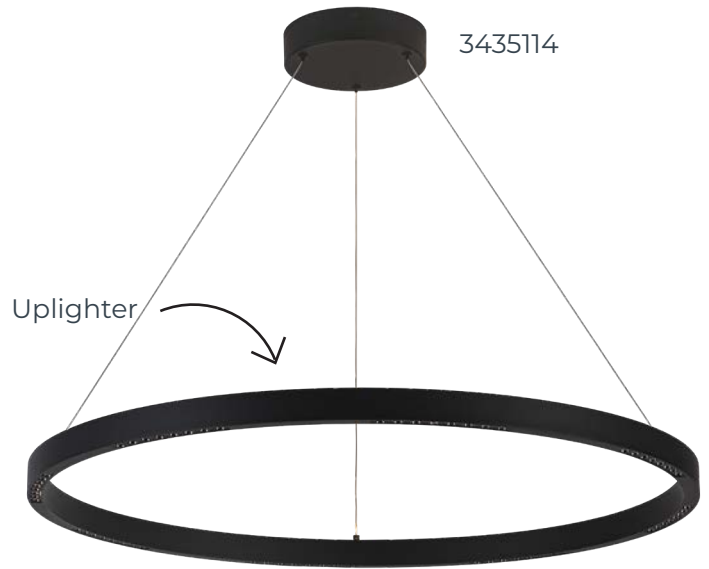

TECHNICAL INFORMATION

Light source
Power (light source)
Lumen (light source)
Light colour
Driver
Dimmable
Material
Colour

3435113

Led chip included
36,5 Watt
5200 Lumen
3000K
Included (3419069)
TRIAC
Aluminium
■ Matt black

3435114

Led chip included
45,5 Watt
6150 Lumen
3000K
Included (3419064)
TRIAC
Aluminium
■ Matt black