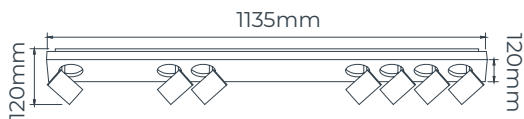

TECHNICAL INFORMATION

Light source

Power

Lumen

Light colour

Dimmable

Material

Colour

GU10 included (8202650)

7x 4,5 Watt

7x 359 Lumen

2700K

TRIAC

Aluminium, steel

Matt white

Matt black