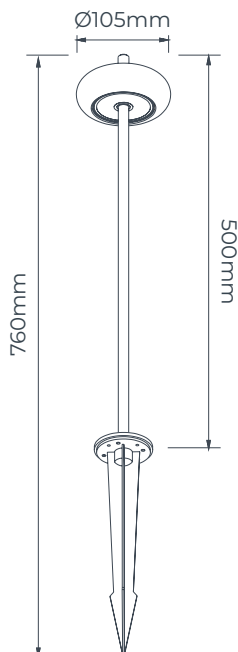

TECHNICAL INFORMATION

Light source	Led chip included
Power	3 Watt (fixture)
Lumen	65 Lumen (fixture)
Light colour	2700K
Dimmable	No
Material	Aluminium + cement
Protection Class	IP65
Colour	Matt black / white cement