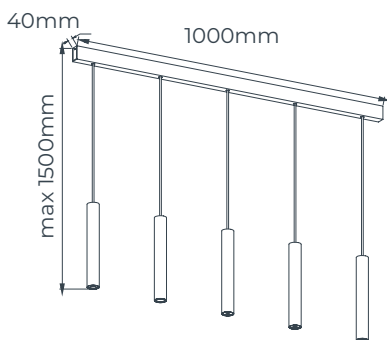

TECHNICAL INFORMATION

Light source

Power

Lumen

Light colour

Dimmable

Material

Colour

Led chip included

4,5 Watt (light source)

365 Lumen (light source)

2700K

TRIAC

Aluminium

Matt white

Matt black