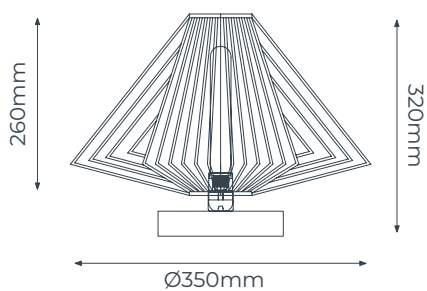

TECHNICAL INFORMATION

Light source
Power
Dimmable
Material
Colour

E27 not included
Max 60 Watt per bulb
No
Steel
■ Matt black

E27
not included