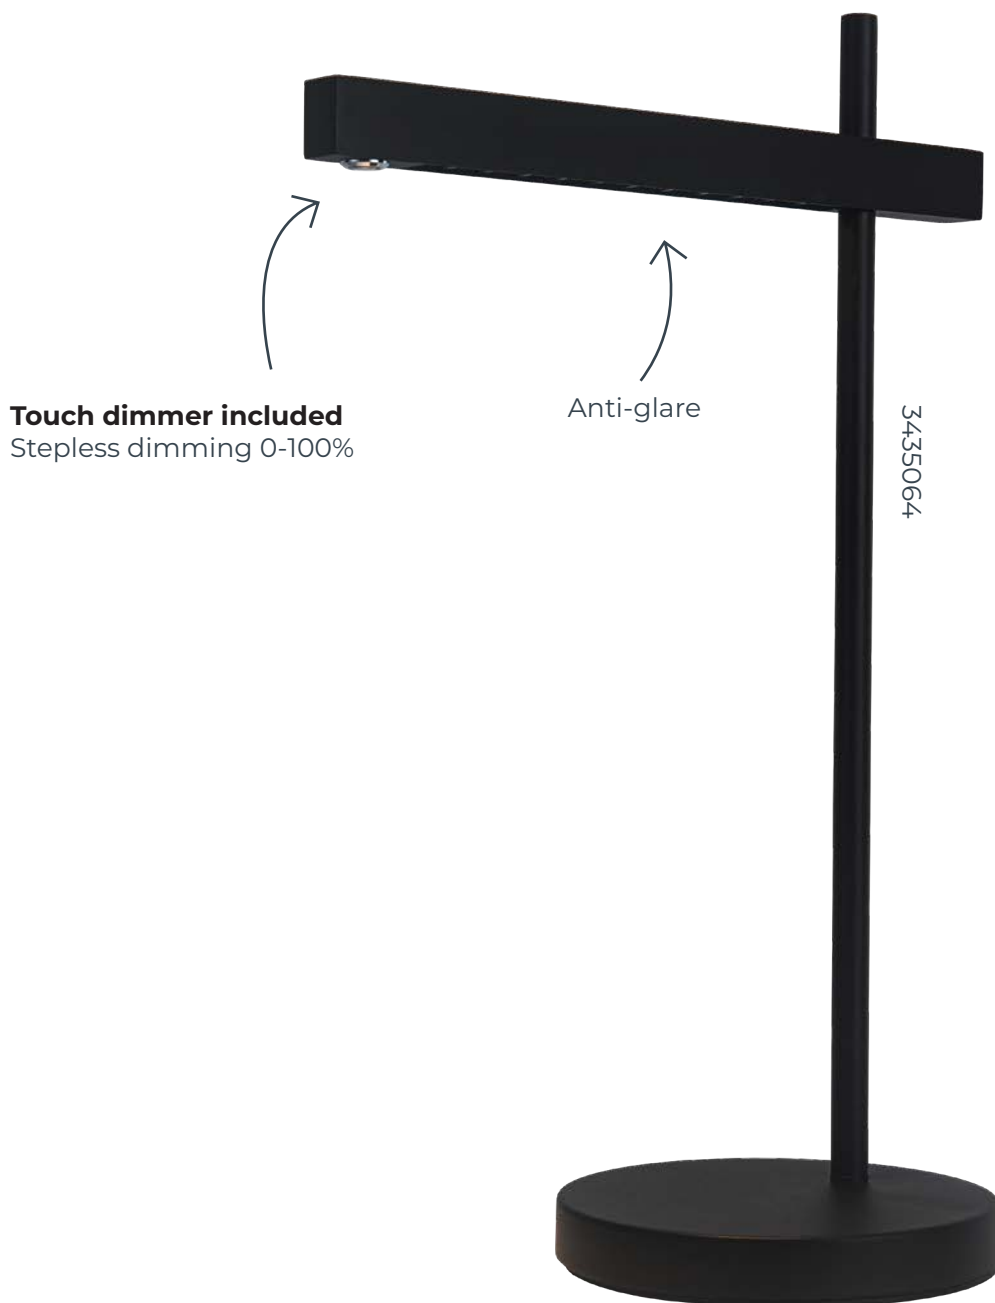

Perfect for moments where concentration or calm takes centre stage.

Touch dimmer included
Stepless dimming 0-100%

Anti-glare

3435063

TECHNICAL INFORMATION

Light source
Power
Lumen
Light colour
Driver
Dimmable
Material
Colour

Led chip included
6 Watt (light source)
600 Lumen (light source)
2700K
Included
Touch dimmer 0-100%
Aluminium
■ Matt black

Touch dimmer included
Stepless dimming 0-100%

Anti-glare

3435064

TECHNICAL INFORMATION