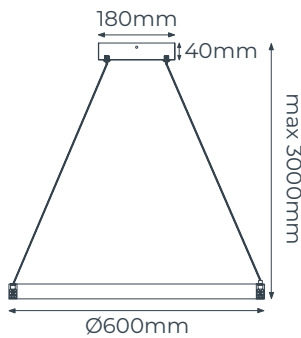

Switch to crystal lenses for added sparkle.

TECHNICAL INFORMATION

	3435110	3435111	3435112
Light source	Led chip included	Led chip included	Led chip included
Power <small>(light source)</small>	33 Watt	36 Watt	45 Watt
Lumen <small>(light source)</small>	4550 Lumen	5050 Lumen	5850 Lumen
Light colour	3000K	3000K	3000K
Driver	Included (3419063)	Included (3419069)	Included (3419064)
Dimmable	TRIAC	TRIAC	TRIAC
Material	Aluminium	Aluminium	Aluminium
Colour	■ Matt black	■ Matt black	■ Matt black