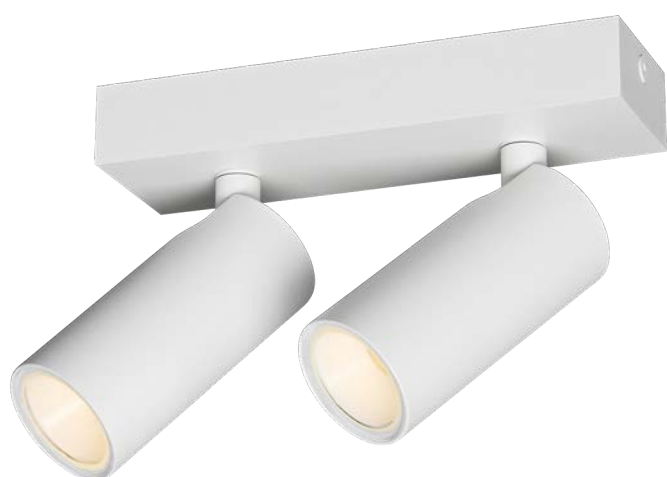

4014801W

TECHNICAL INFORMATION

Light source

Power

Dimmable

Material

Protection Class

Colour

2x MR11 GU10 not included

Max 10 Watt per bulb

Depends on light source

Aluminium + glass

IP44

Matt white

Matt black

Brushed bronze

MR11
not included