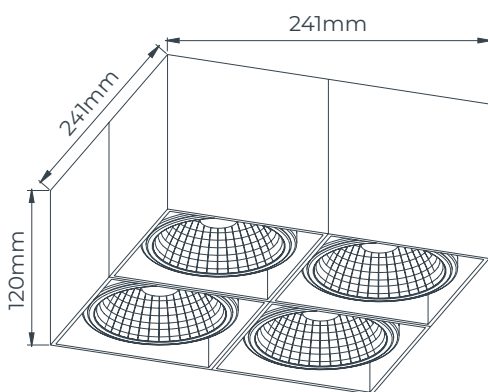

TECHNICAL INFORMATION

Light source
Power
Lumen
Light colour
Driver
Dimmable
Material
Colour

4x AR111 included (8202705)
4x 12,4 Watt
4x 1386 Lumen
2700K
Included (4x 3419052)
TRIAC
Aluminium
Matt white
Matt black