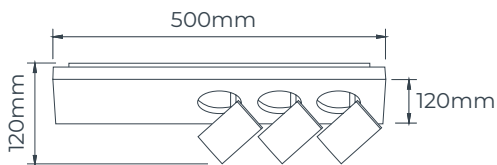

TECHNICAL INFORMATION

Light source
Power
Lumen
Light colour
Dimmable
Material
Colour

GU10 included (8202650)
3x 4,5 Watt
3x 359 Lumen
2700K
TRIAC
Aluminium, steel
 Matt white
 Matt black