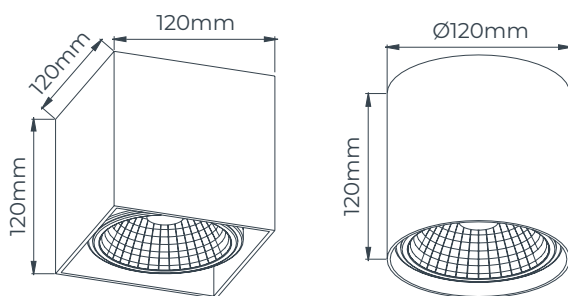

TECHNICAL INFORMATION

Light source
Power
Lumen
Light colour
Driver
Dimmable
Material
Colour

AR111 included (8202705)
12,4 Watt
1386 Lumen
2700K
Included (3419052)
TRIAC
Aluminium
Matt white
Matt black