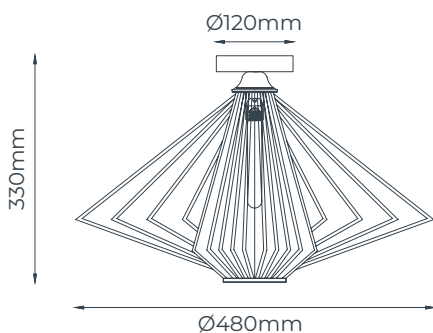

E27
not included

3403563

TECHNICAL INFORMATION

Light source
Power
Dimmable
Material
Colour

E27 not included
 Max 60 Watt per bulb
 Depends on light source
 Steel
 Matt black

E27
 not included

3403565

Plug and switch included.