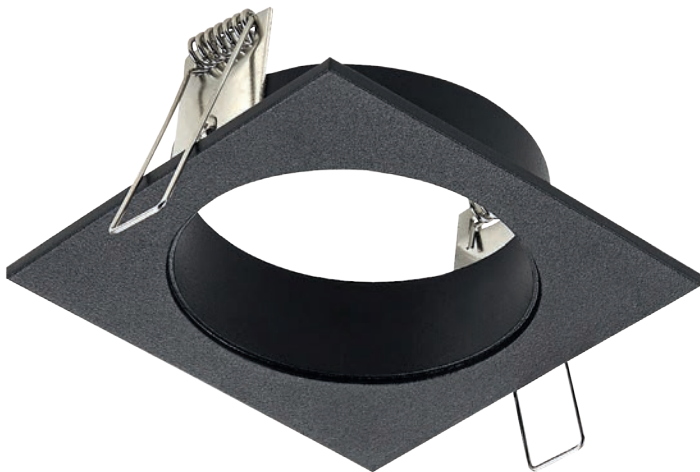

Applicable wherever general or directed accent lighting is required.

4014070

4014075

Choose the insert separately.
Choose between different
types and 5 colours.

4014080

4014118

Leaf springs included for installation in concrete ceilings.