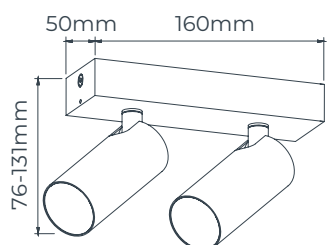

TECHNICAL INFORMATION

Light source

Power

Dimmable

Material

Protection Class

Colour

2x MR11 GU10 not included

Max 10 Watt per bulb

Depends on light source

Aluminium + glass

IP44

Matt white

Matt black

Brushed bronze

MR11
not included