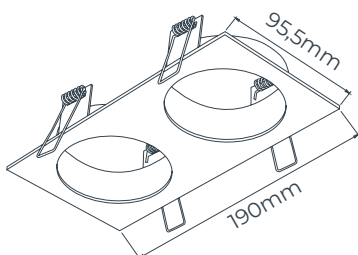

TECHNICAL INFORMATION

Light source
Dimmable
Material
Colour

GU10 not included
Depends on light source
Aluminium
■ Brushed aluminium
■ Matt white
■ Matt black

GU10
not included