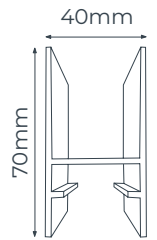

PROFILES

Profile + monophas track, feeder and endcaps:

- TR0200B/W/DG/BR   Ininitus Profile 1,2m
- TR0201B/W/DG/BR   Ininitus Profile 1,8m
- TR0202B/W/DG/BR   Ininitus Profile 2,9m

Profile + monophas track, no feeder:

- TR0203B/W/DG/BR   Ininitus Profile 1,2m
- TR0204B/W/DG/BR   Ininitus Profile 1,8m
- TR0205B/W/DG/BR   Ininitus Profile 2,9m

Profile, empty (no internal track, no feeder, no endcaps):

- TR0210B/W/DG/BR   Ininitus Profile 3m

CONNECTORS

T-connector

- TR0206B/W/DG/BR

+ choose according to earth wire position:

- TR0115B/W   1F-Track - T-connector earthwire inside
- TR0116B/W   1F-Track - T-connector earthwire outside

L-connector

- TR0207B/W/DG/BR

+ choose according to earth wire position:

- TR0113B/W   1F-Track - L-connector earthwire outside
- TR0114B/W   1F-Track - L-connector earthwire inside

Linear connector

- TR0111B/W

Internal 1F-Track connection piece.

Used to connect the internal Ininitus 1F-Track from one profile to another.

60mm connection piece

- TR0211

For safety reasons, this connection piece adds extra support to the profile, it attaches to the back of the profile. Use this in combination with L-connectors and T-connectors or an extension profile.