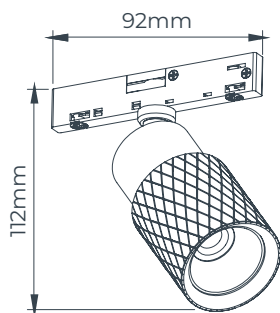

Light source
Power
Dimmable
Material
Colour

MR11 GU10 not included
 Max 10 Watt per bulb
 Depends on light source
 Aluminium
 Matt white
 Matt black

MR11
 not included 

TR03241W

TR03241B

MICRO LINE TRACK SPOT
Made for Micro Line tracks