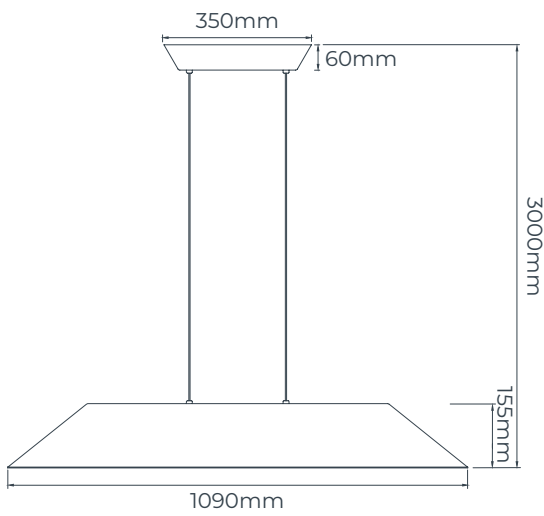

FELT

The Fonic pendants have felt on both sides off the pendant.