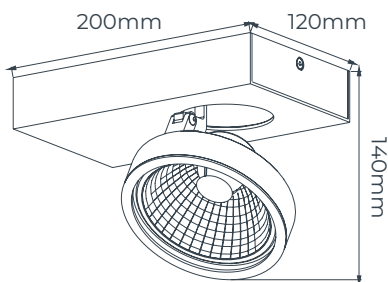

TECHNICAL INFORMATION

Light source
Power
Lumen
Light colour
Driver
Dimmable
Material
Colour

AR111 included (8202705)
12,4 Watt
1386 Lumen
2700K
Included (3419052)
TRIAC
Aluminium
 Matt white
 Matt black