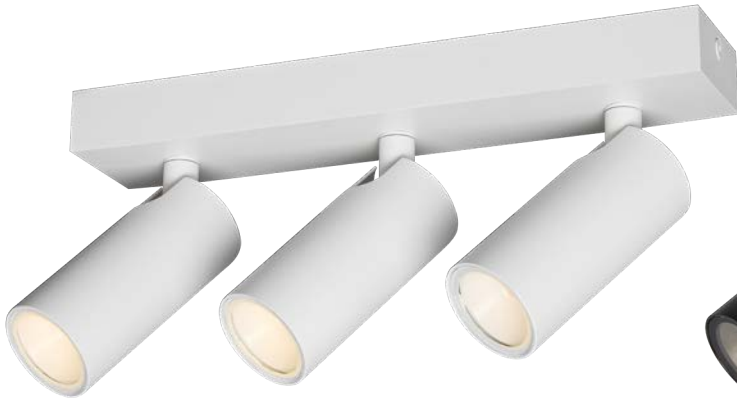

4014802W

TECHNICAL INFORMATION

Light source

Power

Dimmable

Material

Protection Class

Colour

3x MR11 GU10 not included

Max 10 Watt per bulb

Depends on light source

Aluminium + glass

IP44

Matt white

Matt black

Brushed bronze

MR11
not included