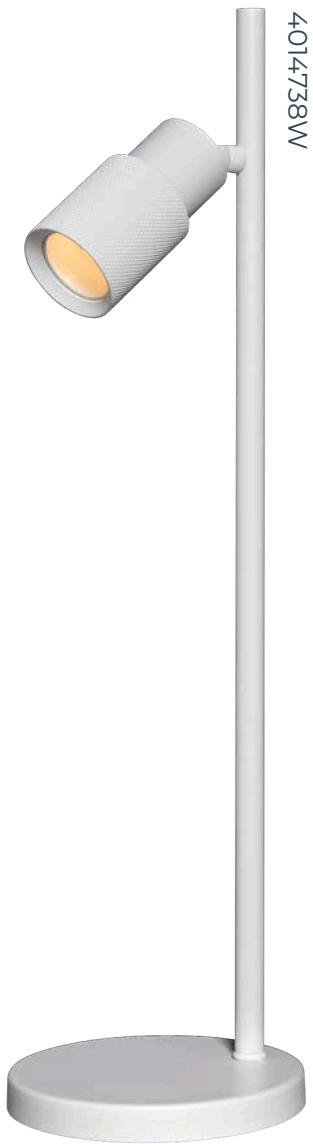

4014738W

4014738B

Plug and switch included.

Dimmer for table lamps available separately.
3419060: Rotary LED dimmer 3-25 Watt

TECHNICAL INFORMATION

Light source
Power
Dimmable
Material
Colour

MR11 GU10 not included
Max 10 Watt per bulb
Depends on light source
Aluminium
 Matt white
 Matt black

MR11
not included