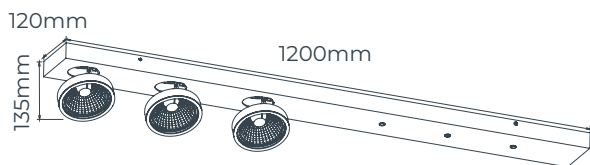

TECHNICAL INFORMATION

Light source

Power

Lumen

Light colour

Driver

Dimmable

Material

Colour

3x AR111 included (8202705)

3x 12,4 Watt

3x 1386 Lumen

2700K

Included (3x 3419052)

TRIAC

Aluminium

■ Matt white

■ Matt black

AR111
included

ready for
DALI