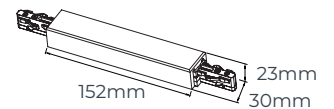

Linear connector + feeder large (only for surface installations)

TR0312B

TR0312W

The center feeder connects 2 pieces of track together in a straight line and can provide power to the track. The larger feeder allows for easy access to internal connections.