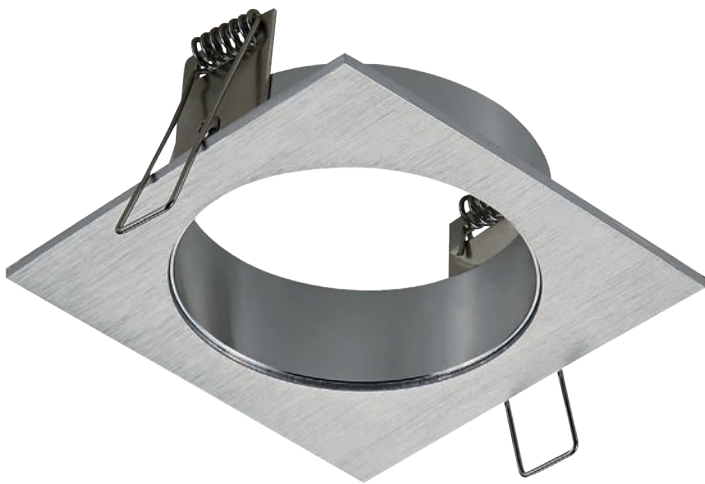

4014070

Choose the insert separately.
Choose between different
types and 5 colours.

Leaf springs included for installation in concrete ceilings.

TECHNICAL INFORMATION

Light source
Dimmable
Material
Colour

GU10 not included
Depends on light source
Aluminium
Brushed aluminium
Matt white
Matt black
Brushed bronze

Ø80mm

GU10
not included