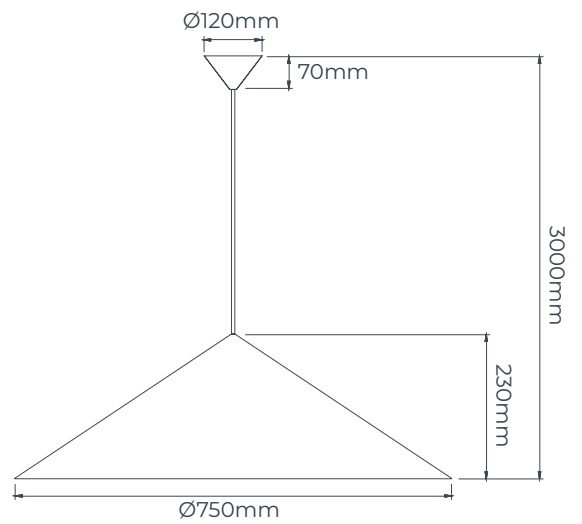

Alone above a table or combined in a cluster above a meeting table or in an entrance hall.

3432181

TECHNICAL INFORMATION

Light source
Power
Dimmable
Material
Colour

E27 not included
Max 60 Watt per bulb
Depends on light source
Aluminium
■ + ■ Matt grey / black