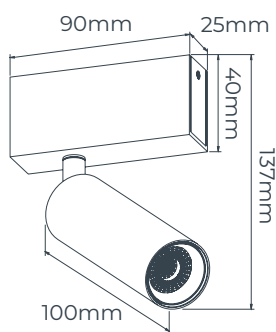

TECHNICAL INFORMATION

Light source

Power

Lumen

Light colour

Dimmable

Material

Colour

Led chip included

4,5 Watt (light source)

365 Lumen (light source)

2700K

TRIAC

Aluminium

Matt white

Matt black