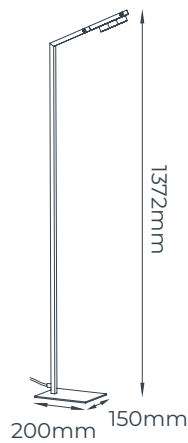

4014690

TECHNICAL INFORMATION

Light source
Power
Lumen
Light colour
Dimmable
Material
Colour

4014691

Led chip included
7 Watt (light source)
730 Lumen (light source)
2700K
Touch dimmer 0-100%
Aluminium
☐ Matt white
☒ Matt black

4014690

Led chip included
10,4 Watt (light source)
1095 Lumen (light source)
2700K
Touch dimmer 0-100%
Aluminium
☐ Matt white
☒ Matt black