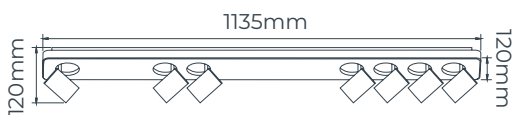

Light source
Power
Lumen
Light colour
Dimmable
Material
Colour

GU10 included (8202650)
 4x 4,5 Watt
 4x 359 Lumen
 2700K
 TRIAC
 Aluminium, steel
 Matt white
 Matt black

3427195

3427105

TECHNICAL INFORMATION