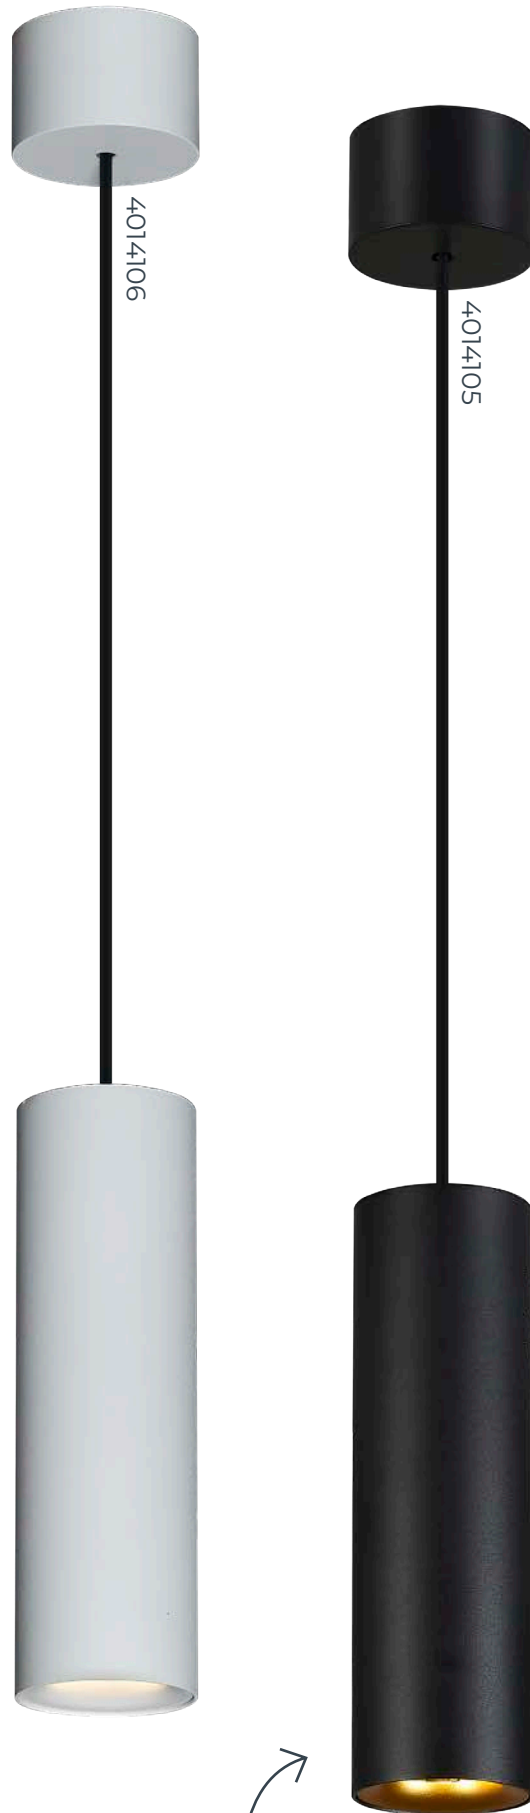

PENDANT KIT

Combine with Zolan spot (sold separately) to create a pendant.