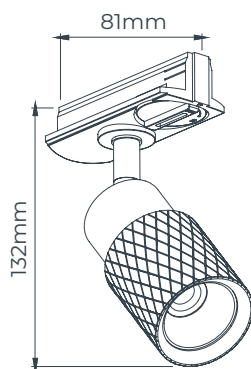

5x MR11 GU10 not included
 Max 10 Watt per bulb
 Depends on light source
 Aluminium

-  Matt white
-  Matt black

MR11
 not included 

TR01361W

TR01361B

1F-TRACK SPOT

Made for 1F-Tracks and Ininitus

TECHNICAL INFORMATION