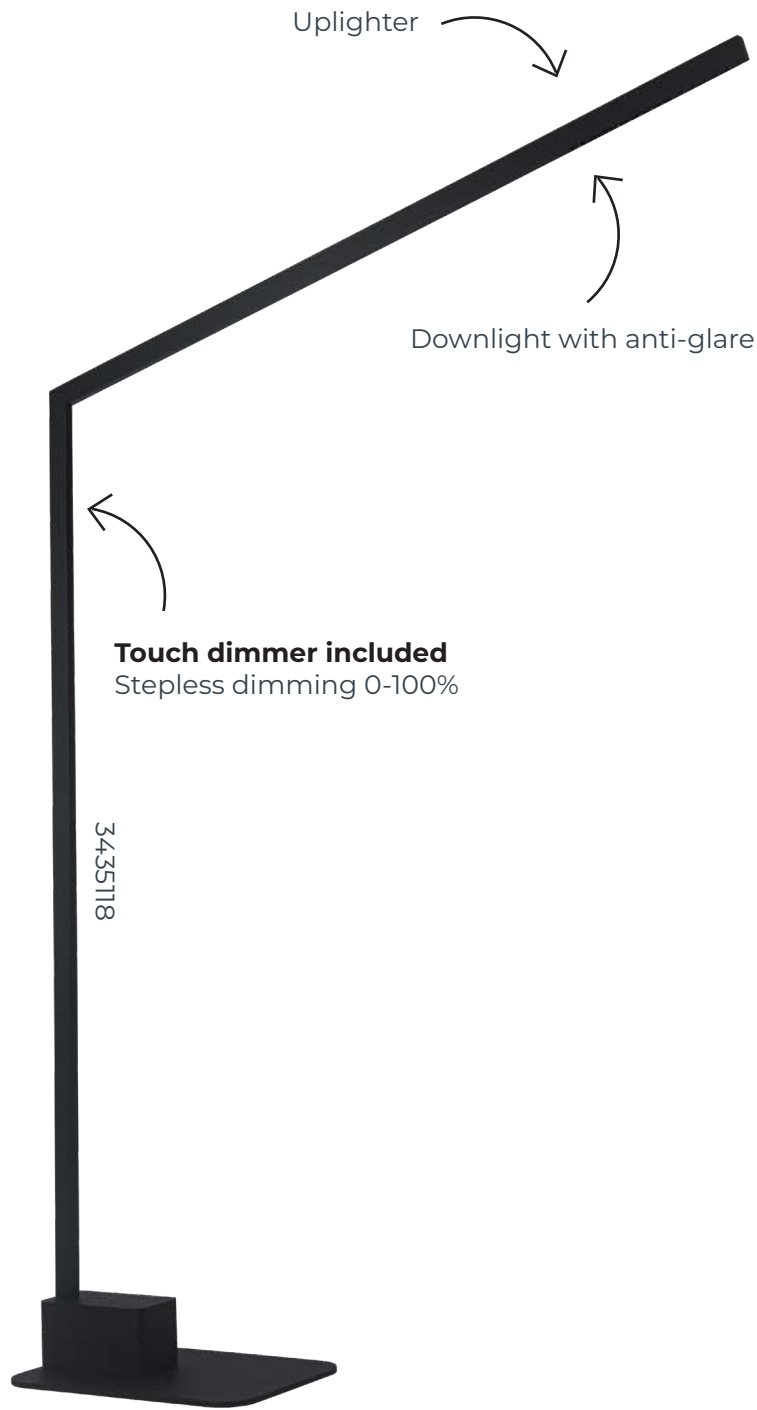

Touch dimmer included
Stepless dimming 0-100%

3435118