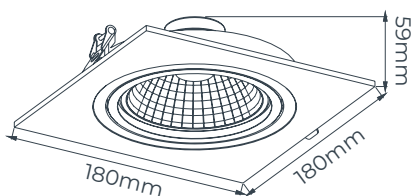

4014120

The AR111 bulb has an optional anti-glare lenscap, with the lenscap installed the bulb has 650 Lumen.

4014121

AR111 bulb options:

8202704	AR111-F COB Ø104 12,4W 15° 2700K 1386Lm
8202705	AR111-F COB Ø104 12,4W 30° 2700K 1386Lm
8202706	AR111-F COB Ø104 12,4W 15° 3000K 1386Lm
8202707	AR111-F COB Ø104 12,4W 30° 3000K 1386Lm
8202708	AR111-F COB Ø104 12,4W 15° 4000K 1386Lm
8202709	AR111-F COB Ø104 12,4W 30° 4000K 1386Lm

TECHNICAL INFORMATION

Light source
Power
Lumen
Light colour
Driver
Dimmable
Material
Colour

AR111 included (8202705)
12,4 Watt
1386 Lumen
2700K
Included (3419052)
TRIAC
Aluminium
Matt white
Matt black

Ø155mm