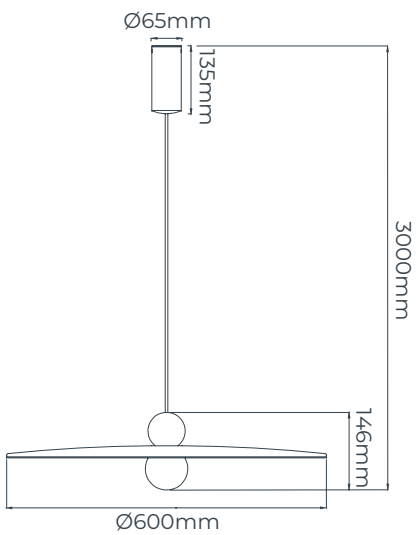

3432162

FELT

The Juttu pendants have felt on both sides of the pendant.