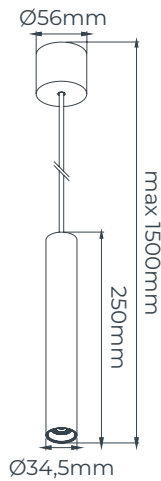

Remove the canopy and use the track adapter **TR0123B/W** to use this pendant in an Infinitus or 1F-Track.

To use with the Micro Line use the track adapter **TR0323B/W**.

TECHNICAL INFORMATION

Light source
Power
Lumen
Light colour
Dimmable
Material
Colour

Led chip included
4,5 Watt (light source)
365 Lumen (light source)
2700K
TRIAC
Aluminium
Matt white
Matt black
Brushed bronze