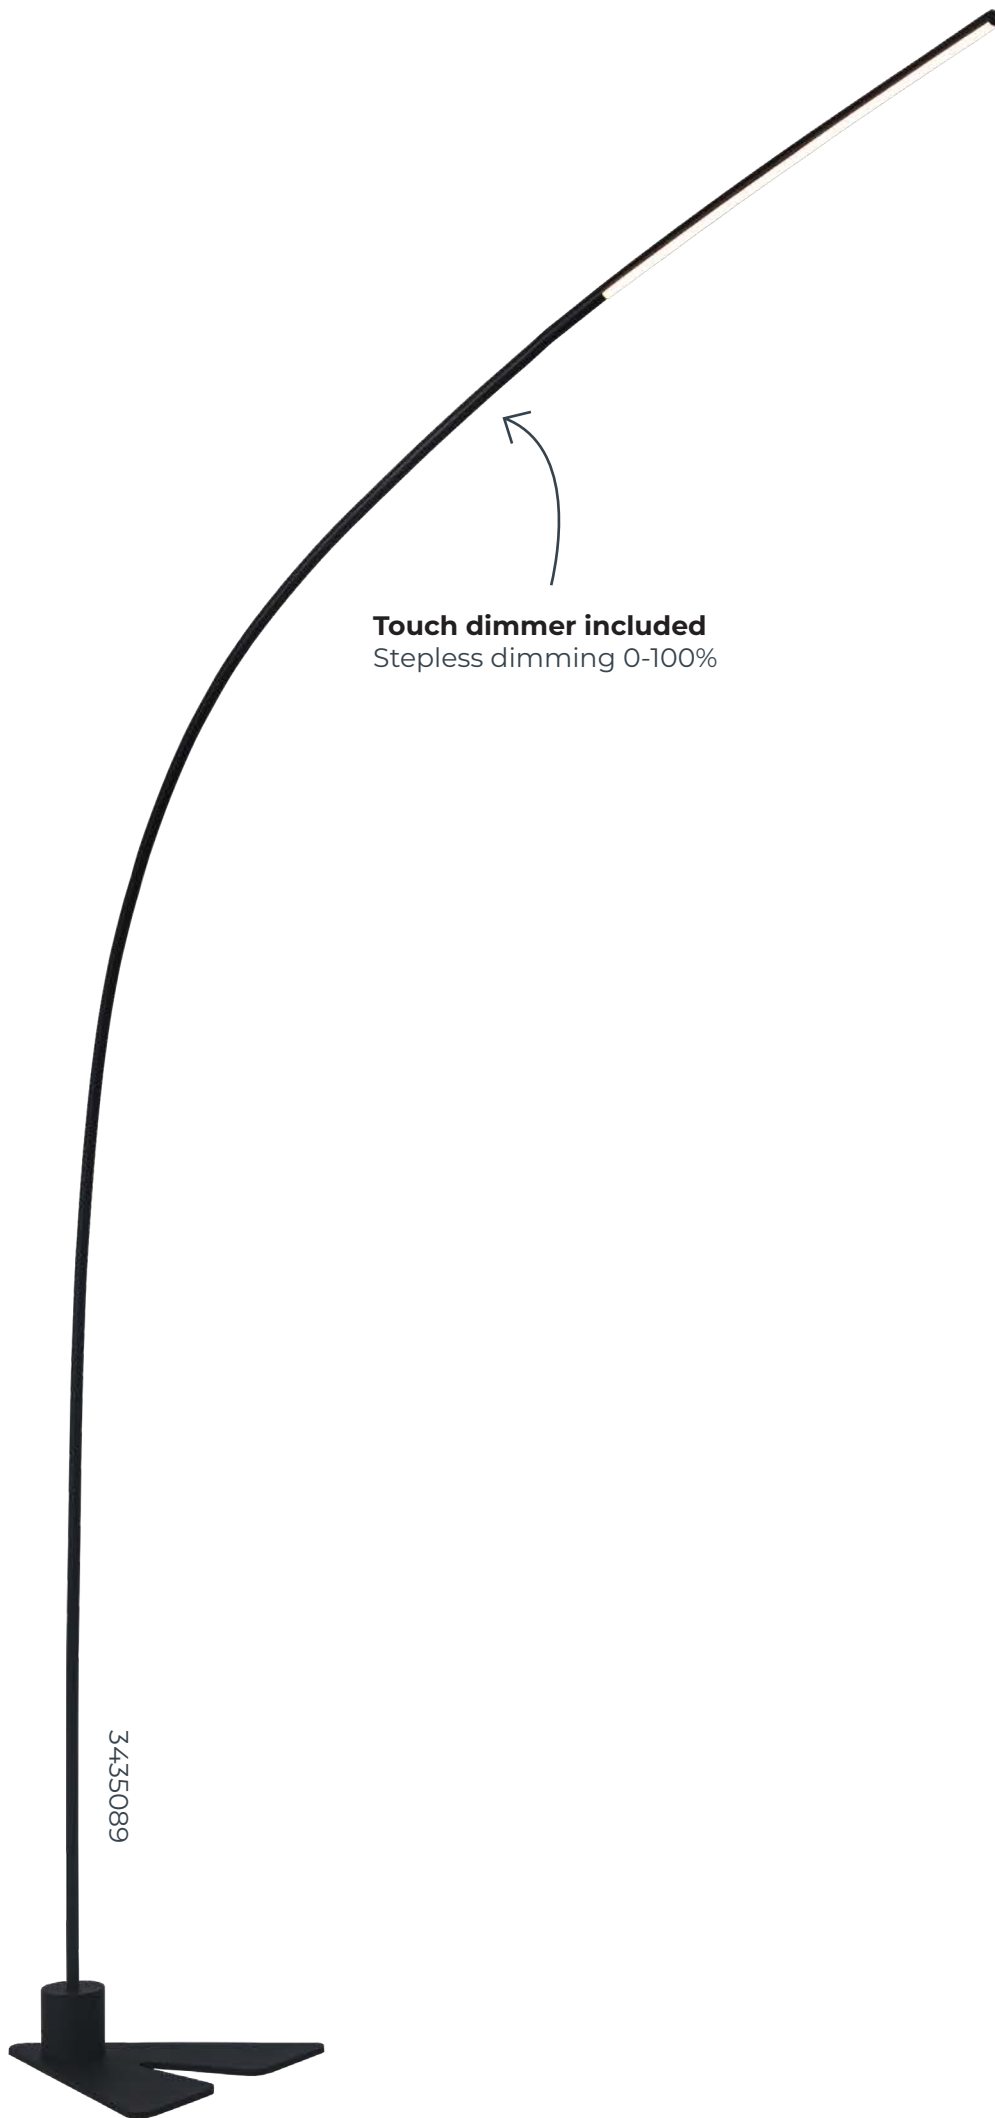

4014690

Led chip included
 10,4 Watt (light source)
 1095 Lumen (light source)
 2700K
 Touch dimmer 0-100%
 Aluminium
 Matt white
 Matt black

vertige

Vertige was developed at a client's request to illuminate the centre of a room from a corner and has since grown into a much sought-after model.

The floor lamp with built-in dimmer brings light precisely where there is no fixed ceiling point.

Perfect in living spaces without a central ceiling fitting, or to softly illuminate a reading corner.

Touch dimmer included
Stepless dimming 0-100%