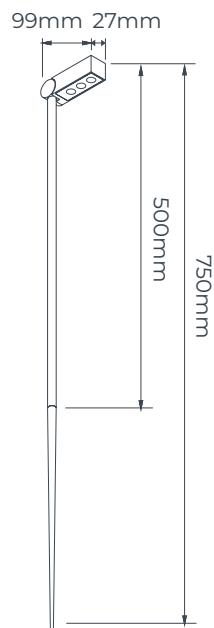

xambo

Xambo is a directable pin spot on a narrow base, available in two sizes.

Use it to mark a path or accentuate a detail.

4016510-02

1,6m 24V cable with easy connector included

4016511-02

1,3m 24V cable with easy connector included