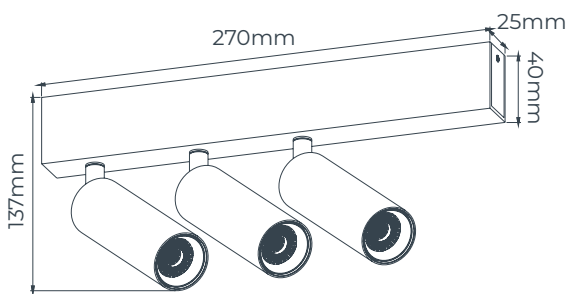

TECHNICAL INFORMATION

Light source

Power

Lumen

Light colour

Dimmable

Material

Colour

Led chip included

3x 4,5 Watt (light source)

3x 365 Lumen (light source)

2700K

TRIAC

Aluminium

Matt white

Matt black