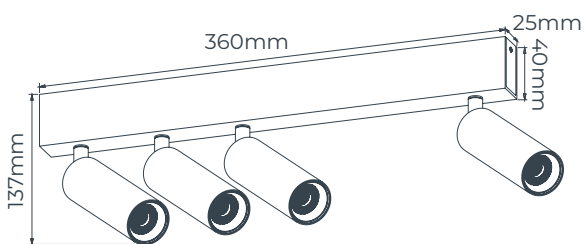

TECHNICAL INFORMATION

Light source
Power
Lumen
Light colour
Dimmable
Material
Colour

Led chip included
2x 4,5Watt (light source)
2x 365 Lumen (light source)
2700K
TRIAC
Aluminium
 Matt white
 Matt black