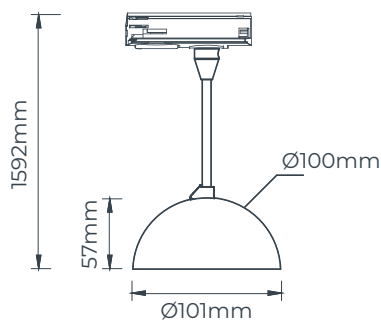

Pendant sold as base unit, select and purchase
optics and inserts separately.

Complete overview page 63

TECHNICAL INFORMATION

Light source
Power
Lumen
Light colour
Dimmable
Material
Colour

Led chip included
9 Watt (light source)
905 Lumen (light source)
2700K
TRIAC
Aluminium
■ Matt black