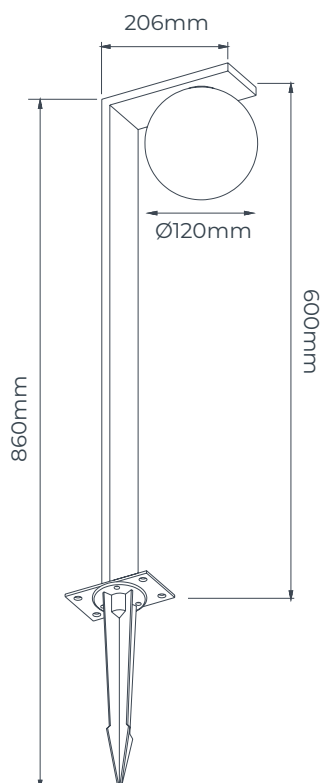

athmos

Athmos combines a modern rectangular post with a glass globe that spreads light softly in all directions.

Suitable as path lighting or as an accent anywhere in the garden.

4016515-02

1,9m 24V cable with easy connector included