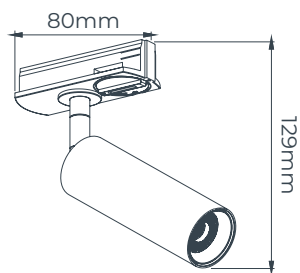

TECHNICAL INFORMATION

Light source
Power
Lumen
Light colour
Dimmable
Material
Colour

Led chip included
4,5 Watt (light source)
365 Lumen (light source)
2700K
TRIAC
Aluminium
 Matt black
 Matt white
 Brushed bronze