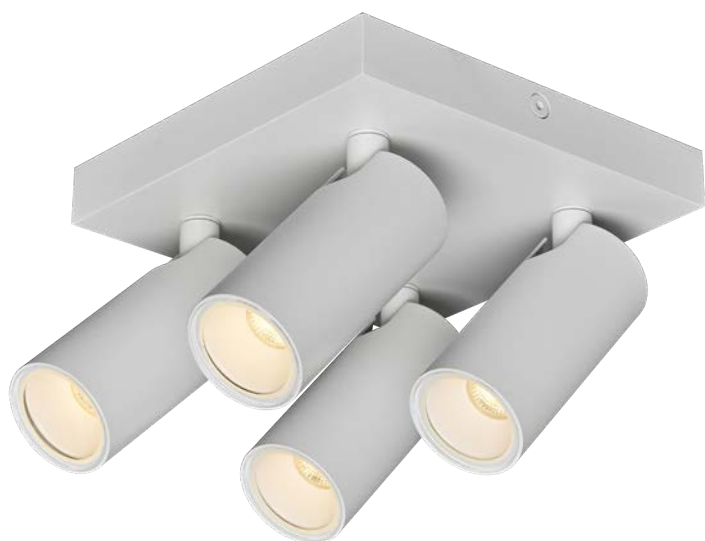

4014803W

TECHNICAL INFORMATION

Light source
Power
Dimmable
Material
Protection Class
Colour

4x MR11 GU10 not included
Max 10 Watt per bulb
Depends on light source
Aluminium + glass
IP44

- Matt white
- Matt black
- Brushed bronze

MR11
not included