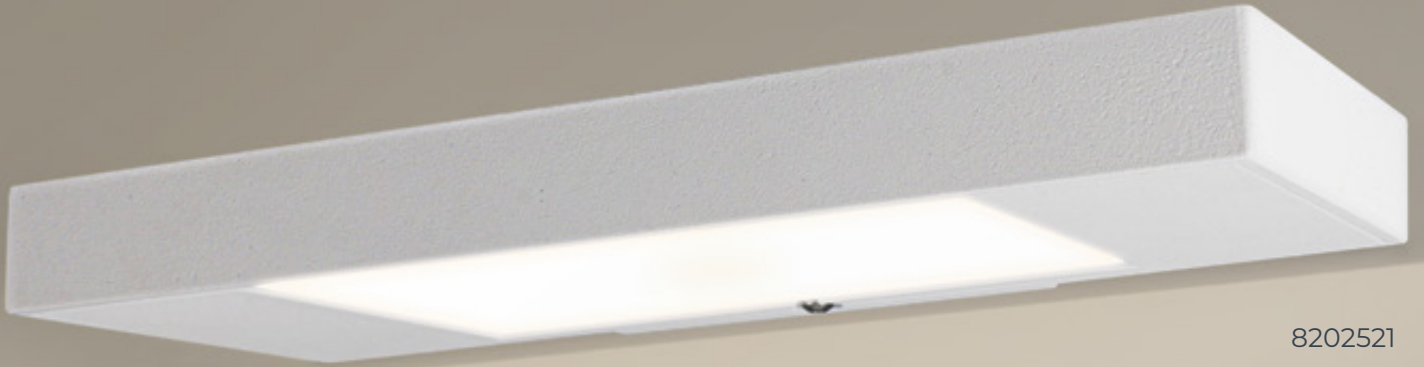

The fixed LED on 220–240V is dimmable via phase cut and throws light upwards or downwards for soft, indirect shadows in the room.

Particularly well suited to accentuating distinctive ceilings, such as open ridge beams or to softly and indirectly illuminating a living space.