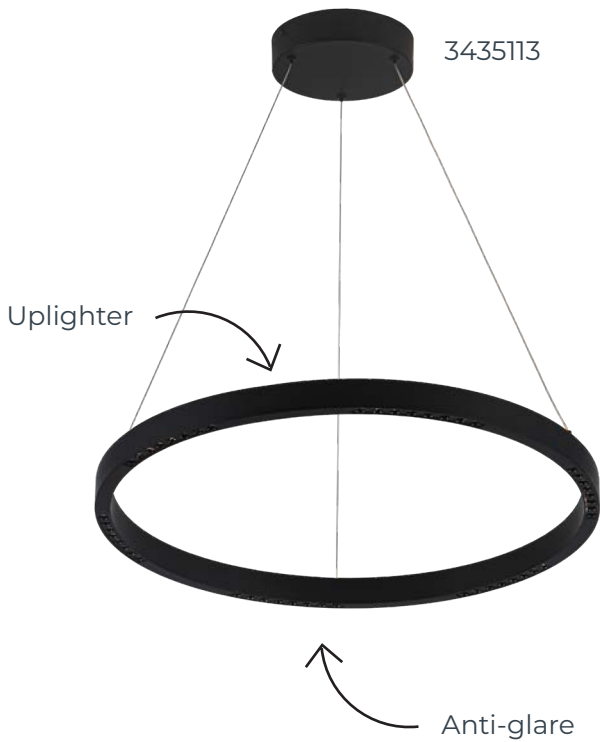

TECHNICAL INFORMATION

Light source
Power (light source)
Lumen (light source)
Light colour
Driver
Dimmable
Material
Colour

3435113

Led chip included
36,5 Watt
5200 Lumen
3000K
Included (3419069)
TRIAC
Aluminium
■ Matt black

3435114

Led chip included
45,5 Watt
6150 Lumen
3000K
Included (3419064)
TRIAC
Aluminium
■ Matt black