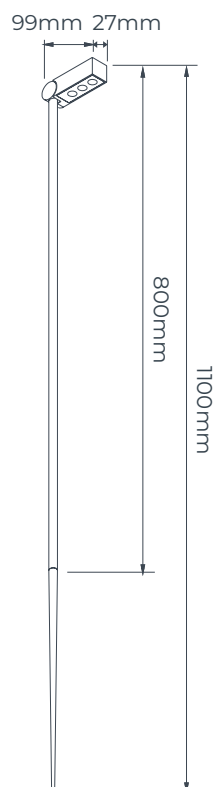

xambo

Xambo is a directable pin spot on a narrow base, available in two sizes.

Use it to mark a path or accentuate a detail.

4016510-02

1,6m 24V cable with easy connector included

4016511-02

1,3m 24V cable with easy connector included