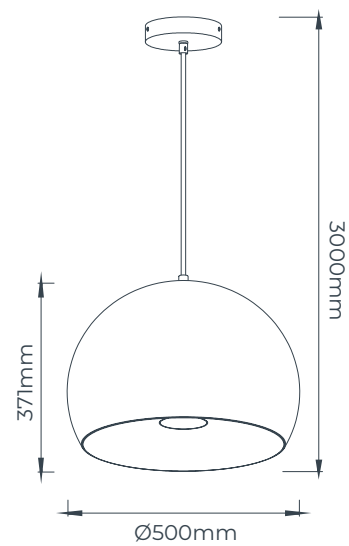

3432171 Ø400mm

3432176 Ø500mm

3432170 Ø400mm

3432175 Ø500mm

TECHNICAL INFORMATION

	3432170, 3432171	3432175, 3432176
Light source	Led chip included	Led chip included
Power	6,5 Watt (light source)	10 Watt (light source)
Lumen	650 Lumen (light source)	1330 Lumen (light source)
Light colour	2700K	2700K
Driver	Included	Included
Dimmable	TRIAC	TRIAC
Material	Aluminium	Aluminium
Colour	<div style="display: flex; align-items: center; gap: 5px;"> <div style="width: 15px; height: 15px; background-color: black; border: 1px solid black;"></div> Matt black </div> <div style="display: flex; align-items: center; gap: 5px;"> <div style="width: 15px; height: 15px; background-color: #cccccc; border: 1px solid black;"></div> Matt white </div>	<div style="display: flex; align-items: center; gap: 5px;"> <div style="width: 15px; height: 15px; background-color: black; border: 1px solid black;"></div> Matt black </div> <div style="display: flex; align-items: center; gap: 5px;"> <div style="width: 15px; height: 15px; background-color: #cccccc; border: 1px solid black;"></div> Matt white </div>