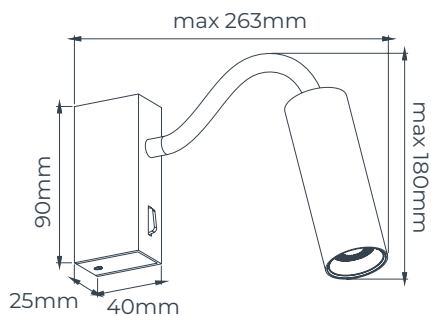

TECHNICAL INFORMATION

Light source

Power

Lumen

Light colour

Dimmable

Material

Colour

Led chip included

4,5 Watt (light source)

365 Lumen (light source)

2700K

No

Aluminium

Matt white

Matt black