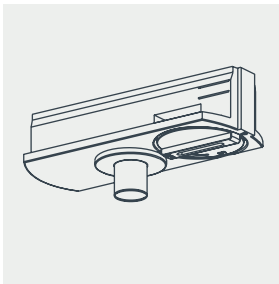

Screw guide
TR0212

Track adapter
TR0123B/W

Required to install pendants.
Compatible with most pendants with replaceable bulbs or led chips.