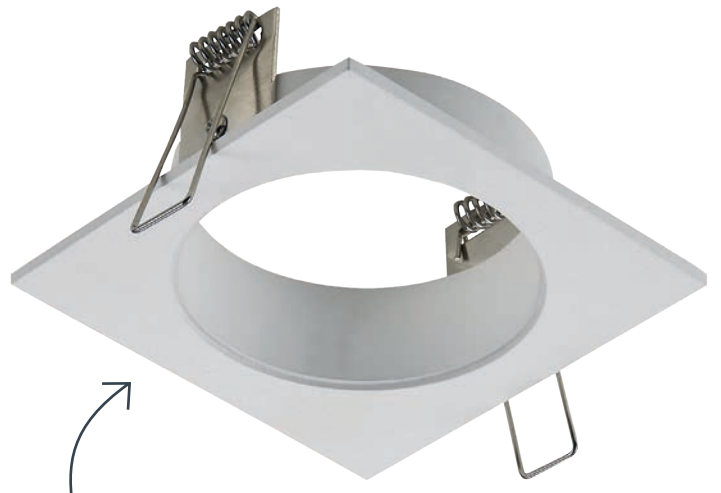

4014075

Choose the insert separately.
Choose between different
types and 5 colours.