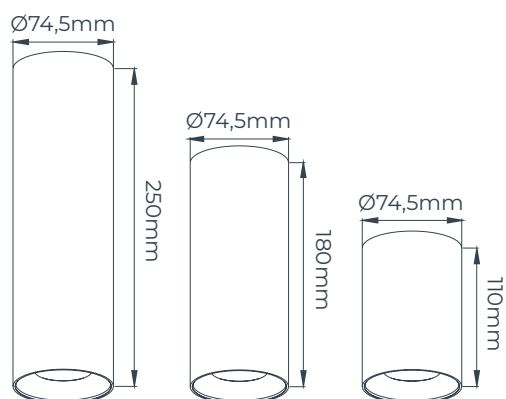

TECHNICAL INFORMATION

Light source
Power
Lumen
Light colour
Dimmable
Material
Colour

GU10 included (8202652)
5 Watt
365 Lumen
2700K
TRIAC
Aluminium, steel
Matt white