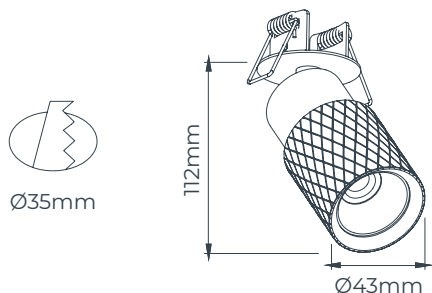

MR11
not included

4014734W

4014734B

INPUT SPOT

Mount this spotlight flush in your ceiling, no need for a visible ceiling mounted box.

Leaf springs included for installation in concrete ceilings.

TECHNICAL INFORMATION