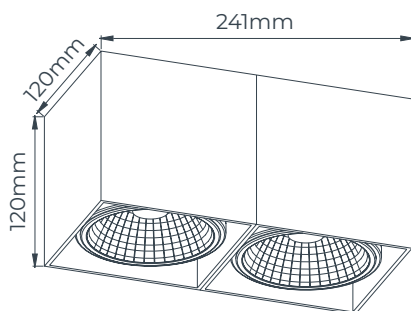

TECHNICAL INFORMATION

Light source	2x AR111 included (8202705)
Power	2x 12,4 Watt
Lumen	2x 1386 Lumen
Light colour	2700K
Driver	Included (2x 3419052)
Dimmable	TRIAC
Material	Aluminium
Colour	Matt white Matt black