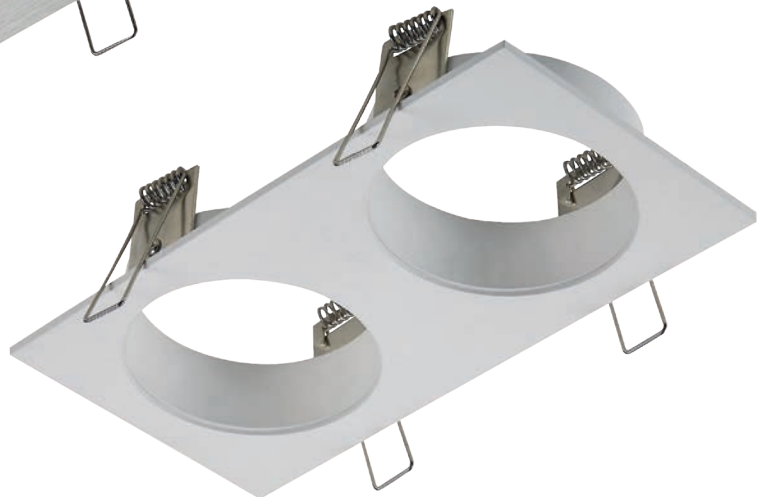

4014076

80mm x 175mm

TECHNICAL INFORMATION

Light source
Dimmable
Material
Colour

GU10 not included
Depends on light source
Aluminium
■ Brushed aluminium
■ Matt white
■ Matt black

GU10
not included