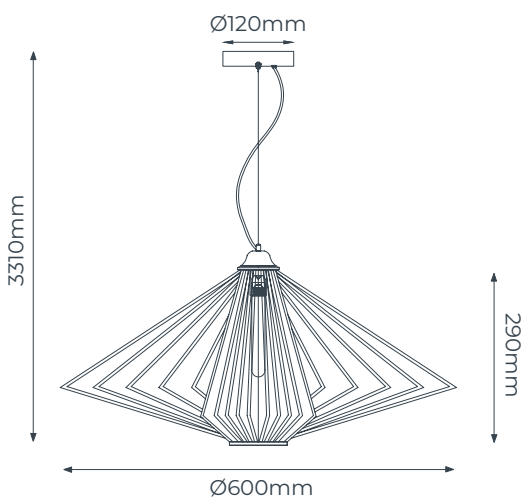

3403562

TECHNICAL INFORMATION

Light source
Power
Dimmable
Material
Colour

E27 not included
Max 60 Watt per bulb
Depends on light source
Steel
■ Matt black

E27
not included

3403561

TECHNICAL INFORMATION

Light source
Power
Dimmable
Material
Colour