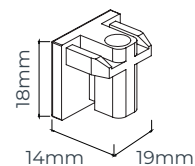

Endcap

TR0320B   TR0320W

Endcaps are used at the end of the Micro Line track.

Track adapter

TR0323B   TR0323W

Track adapters are required to install pendants on the Micro Line track.

Max 1,25kg per track adapter