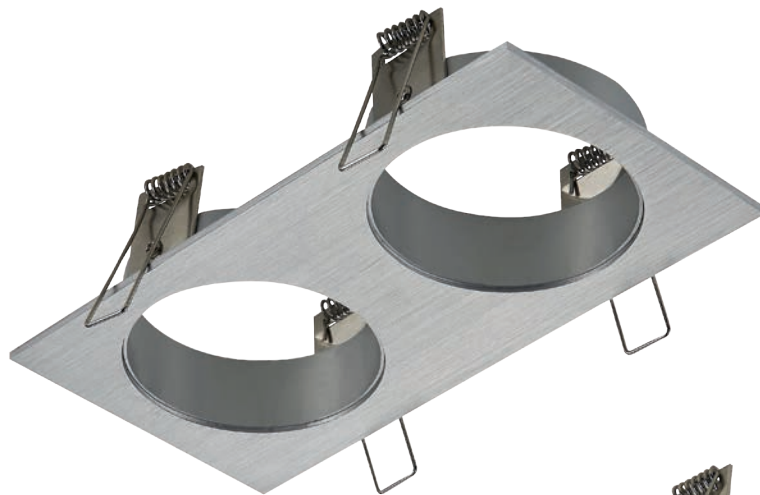

4014071

80mm x 175mm

TECHNICAL INFORMATION

Light source
Dimmable
Material
Colour

GU10 not included
Depends on light source
Aluminium
■ Brushed aluminium
■ Matt white
■ Matt black

GU10
not included