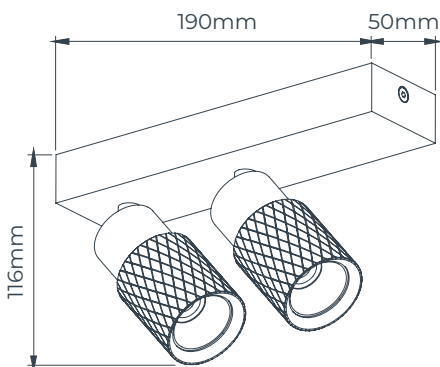

MR11 GU10 not included
Max 10 Watt per bulb
Depends on light source
Aluminium
■ Matt white
■ Matt black

MR11
not included

4014731W

4014731B

TECHNICAL INFORMATION

Light source
Power
Dimmable
Material
Colour