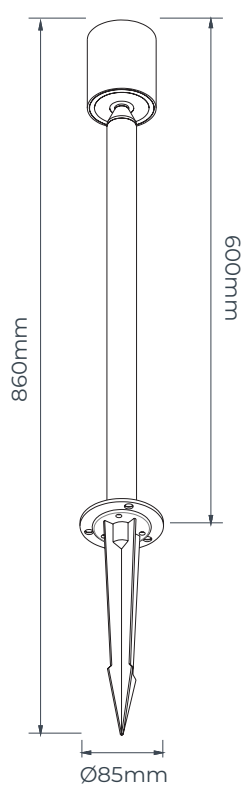

TECHNICAL INFORMATION

Light source	Led chip included
Power	3 Watt (fixture)
Lumen	65 Lumen (fixture)
Light colour	2700K
Dimmable	No
Material	Aluminium + clear plexi
Protection Class	IP65
Colour	Matt black