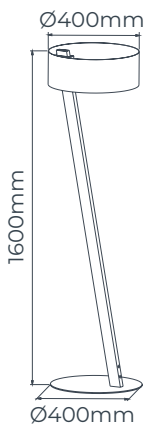

4014507

Plug and switch included.