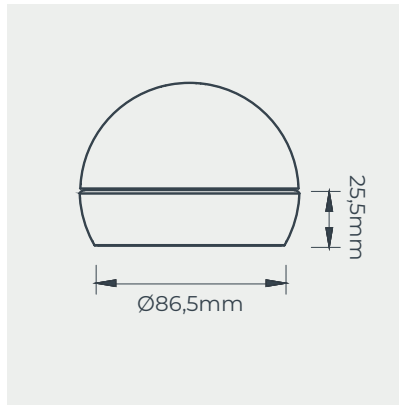

BIG LENS

The Big Lens features a large and flat optic, it is a three-quarters spherical accessory with a minimum beam angle of 10°.

BIG LENS OPTICS

- 8202440-10 Big lens 10°
- 8202440-20 Big lens 20°
- 8202440-36 Big lens 36°
- 8202440-60 Big lens 60°