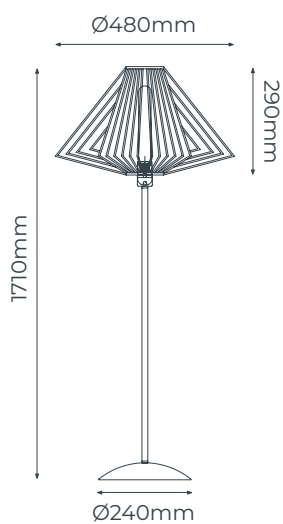

Dimmer for table lamps available separately.
3419060: Rotary LED dimmer 3-25 Watt

TECHNICAL INFORMATION

Light source
Power
Dimmable
Material
Colour

E27 not included
Max 60 Watt per bulb
No
Steel
■ Matt black

E27
not included

3403566

Plug and switch included.

Dimmer for floor lamps available separately.
3419061: LED dimmer 5-100 Watt

TECHNICAL INFORMATION

Light source
Power
Dimmable
Material
Colour

E27 not included
Max 60 Watt per bulb
No
Steel
■ Matt black