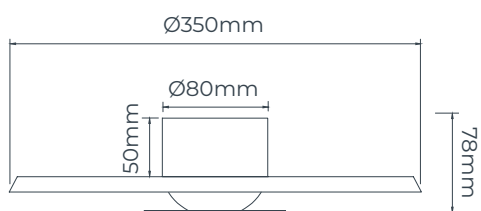

Ideal in meeting rooms, hotel entrances or restaurants where atmosphere takes centre stage.

3432200 Ø350mm

3432205 Ø500mm

Light off

Light off

3432201 Ø350mm

3432206 Ø500mm

TECHNICAL INFORMATION