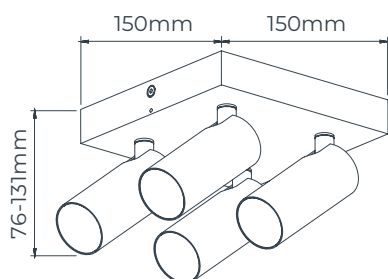

TECHNICAL INFORMATION

Light source
Power
Dimmable
Material
Protection Class
Colour

4x MR11 GU10 not included
Max 10 Watt per bulb
Depends on light source
Aluminium + glass
IP44

- Matt white
- Matt black
- Brushed bronze

MR11
not included