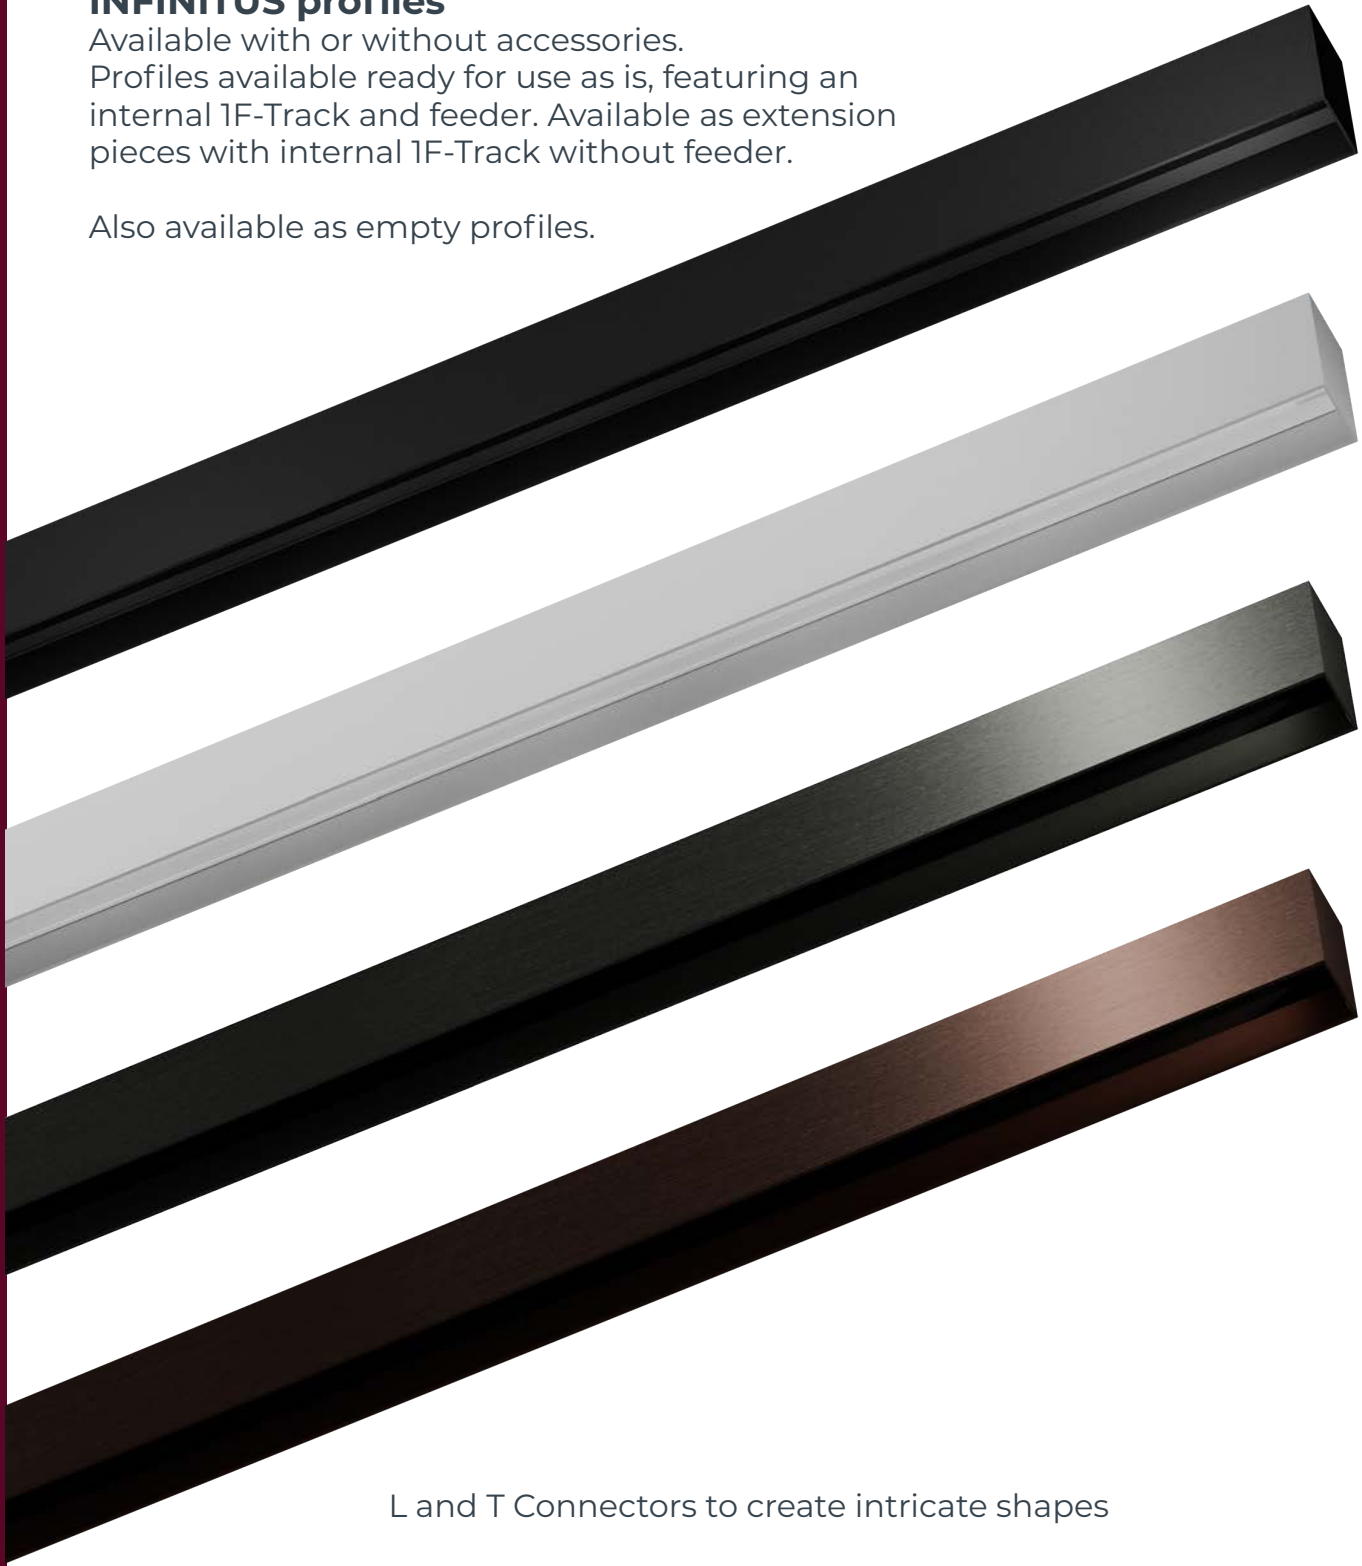

INFINITUS profiles

Available with or without accessories.
Profiles available ready for use as is, featuring an internal 1F-Track and feeder. Available as extension pieces with internal 1F-Track without feeder.

Also available as empty profiles.

L and T Connectors to create intricate shapes