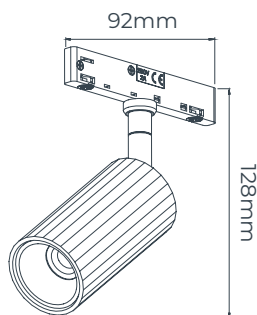

TECHNICAL INFORMATION

Light source
Power
Dimmable
Material
Colour

MR11 GU10 not included
Max 10 Watt per bulb
Depends on light source
Aluminium

- Matt black
- Matt white
- Matt gold

MR11
not included