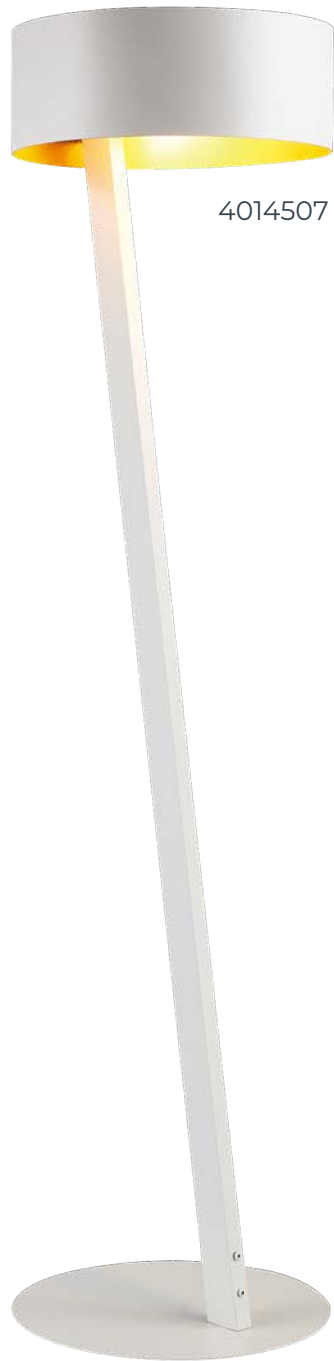

4014507

Plug and switch included.