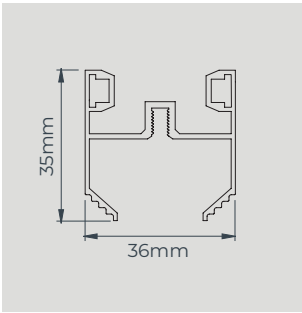

RECESSED INSTALLATION

Micro Line recessed profile

TR03000

L: 3000mm
H: 35mm
B: 36mm

Included with every 3m profile:
8x mounting wing
8x screw