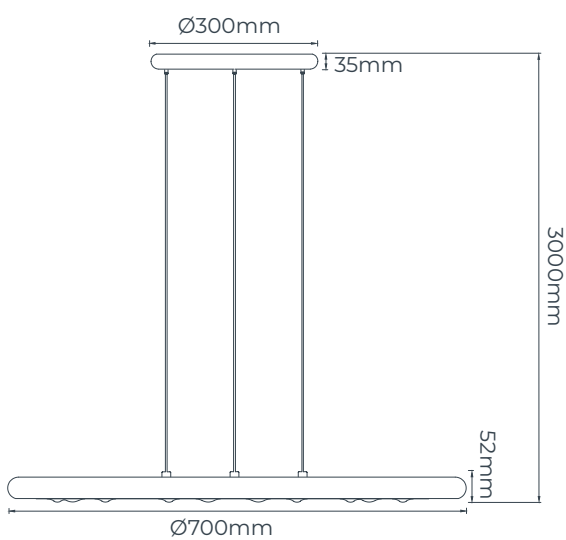

The distinctive shape is shown to best advantage when hung at a slight angle.

Ideal as a centrepiece in large spaces.

3432215

FELT

The Serox pendants have felt on the bottom off the pendant.

TECHNICAL INFORMATION