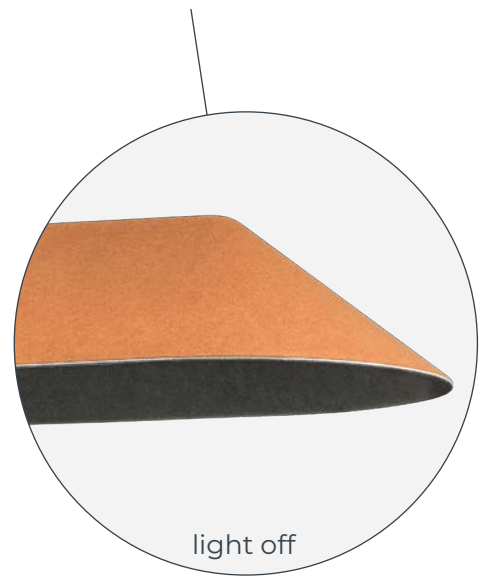

FELT

The Fonic pendants have felt on both sides off the pendant.