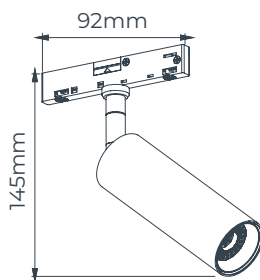

TECHNICAL INFORMATION

Light source
Power
Lumen
Light colour
Dimmable
Material
Colour

Led chip included
4,5 Watt (light source)
365 Lumen (light source)
2700K
TRIAC
Aluminium
 Matt black
 Matt white
 Brushed bronze