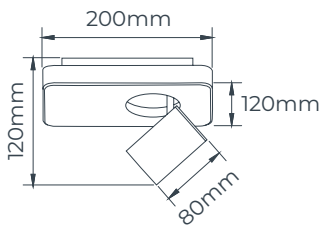

Replaceable covers and cylinders in a range of colours and shapes make Nysit adaptable to every taste and every interior.

3427091

3427101

TECHNICAL INFORMATION

Light source
Power
Lumen
Light colour
Dimmable
Material
Colour