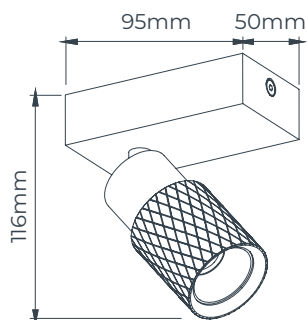

TECHNICAL INFORMATION

Light source
Power
Dimmable
Material
Colour

MR11 GU10 not included
Max 10 Watt per bulb
Depends on light source
Aluminium
■ Matt white
■ Matt black

MR11
not included