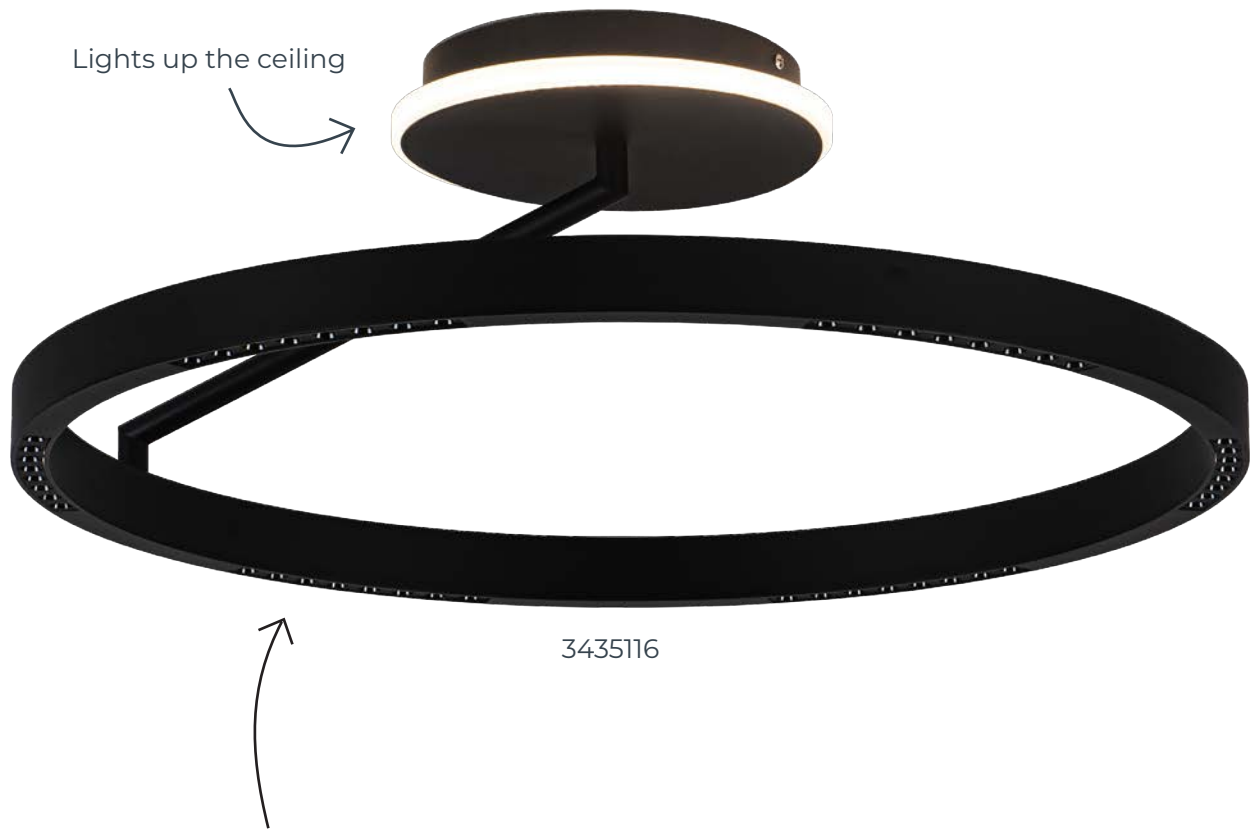

3435114

Led chip included
 45,5 Watt
 6150 Lumen
 3000K
 Included (3419064)
 TRIAC
 Aluminium
 ■ Matt black

Different inserts included with every Baton:

- Black with honeycomb anti-glare.
- Gold for extra warmth with honeycomb anti-glare.
- See-through reflective, adds an extra crystal sparkle effect to the light.