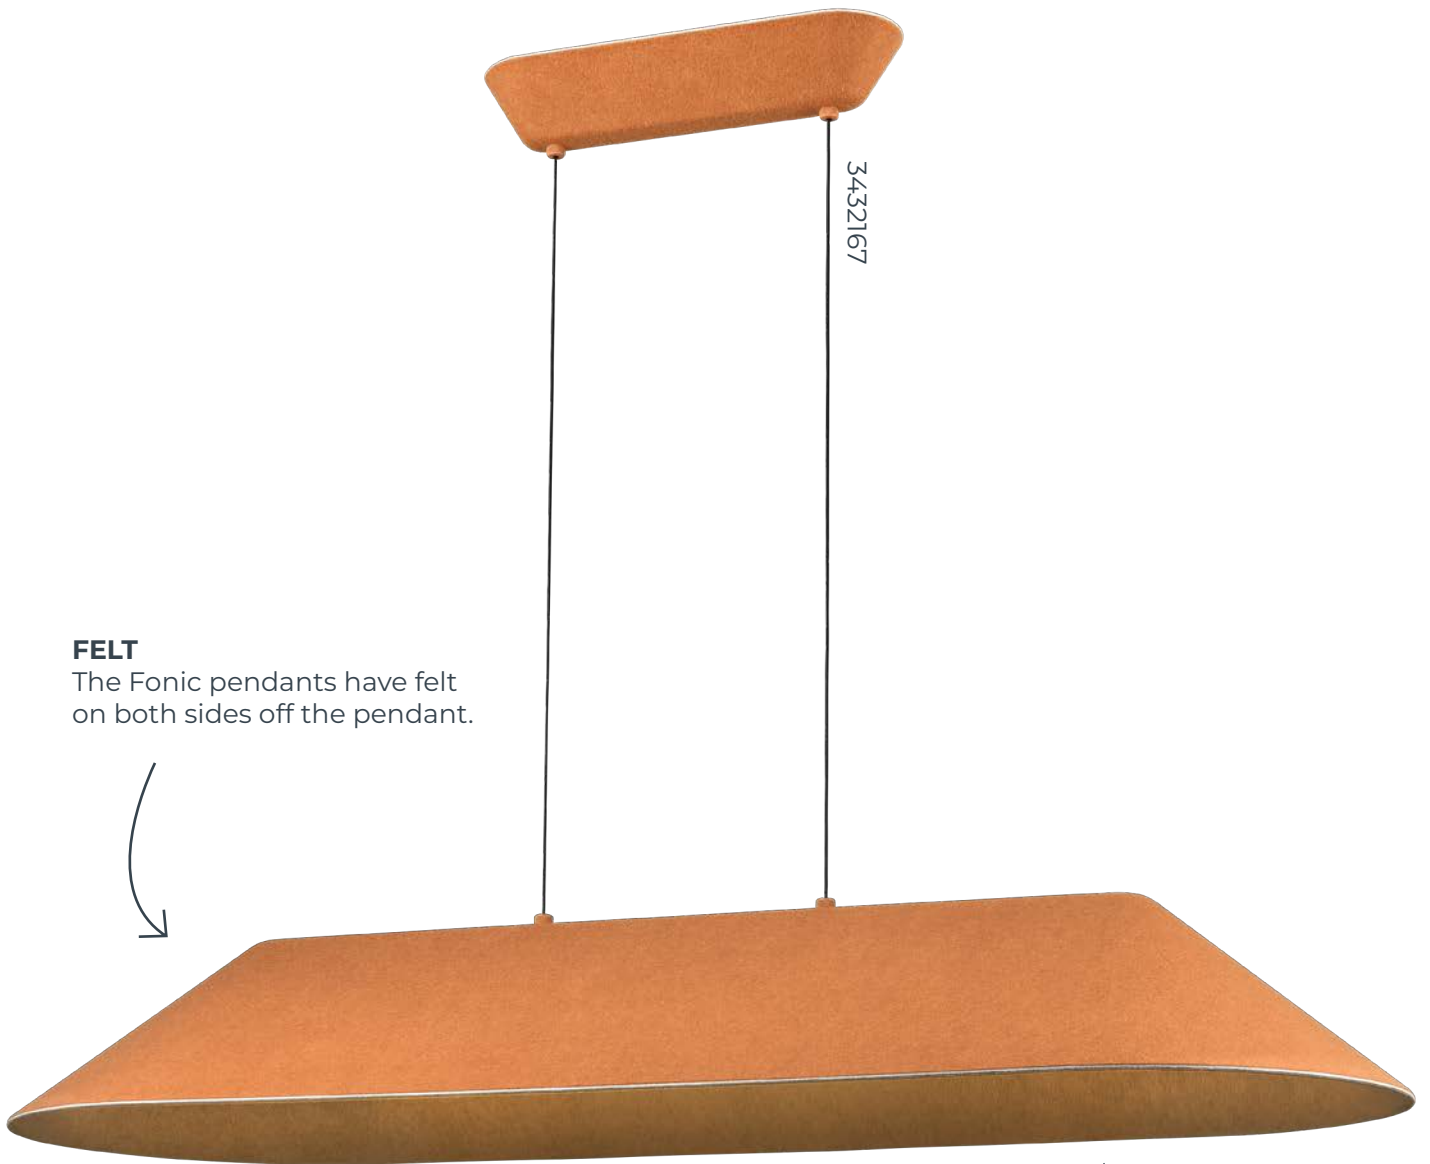

FELT

The Fonic pendants have felt on both sides off the pendant.