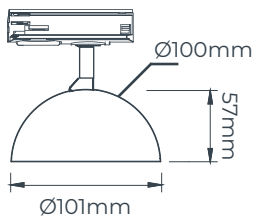

Light source
Power
Lumen
Light colour
Dimmable
Material
Colour

Led chip included
9 Watt (light source)
905 Lumen (light source)
2700K
TRIAC
Aluminium
■ Matt black