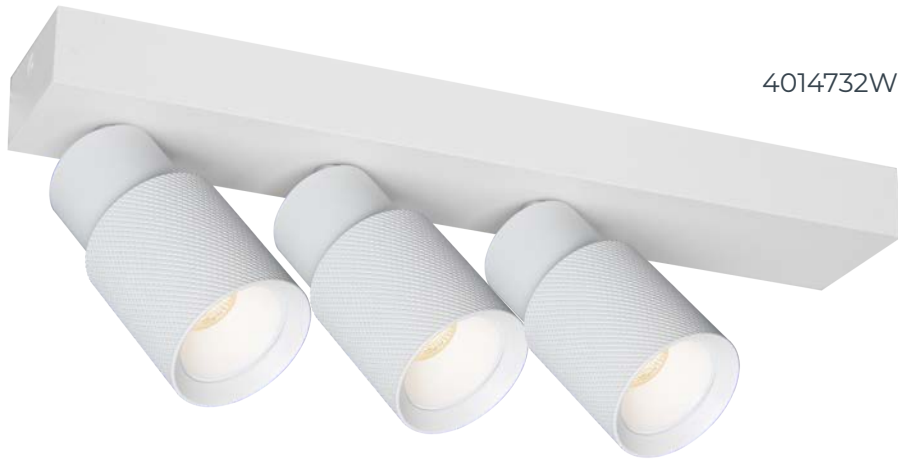

4014732W

4014732B

TECHNICAL INFORMATION

Light source
Power
Dimmable
Material
Colour

3x MR11 GU10 not included
Max 10 Watt per bulb
Depends on light source
Aluminium
 Matt white
 Matt black

MR11
not included