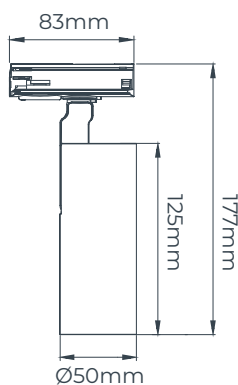

TECHNICAL INFORMATION

Light source
Power
Lumen
Light colour
Driver
Dimmable
Material
Colour

Led chip included
10 Watt (light source)
670 Lumen (light source)
2700K
Included
TRIAC
Aluminium
 Matt white
 Matt black