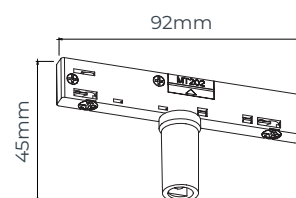

Linear connector 90° angle

TR0310-01 (white)   TR0310-02 (black)

The 90° linear connector connects 2 pieces of track together at a 90° angle. Ideal for creating a track that runs connected from ceiling to wall.

Linear connector curved

TR0304-01 (white)   TR0304-02 (black)   TR0304-08 (brushed bronze)

Earth wire outside

TR0305-01 (white)   TR0305-02 (black)   TR0305-08 (brushed bronze)

Earth wire inside

The curved linear connector connects 2 pieces of track together with a 90° curve, creating a different visual style from a standard L-connector.

Endcap

TR0320B   TR0320W

Endcaps are used at the end of the Micro Line track.

Track adapter

TR0323B   TR0323W

Track adapters are required to install pendants on the Micro Line track.

Max 1,25kg per track adapter