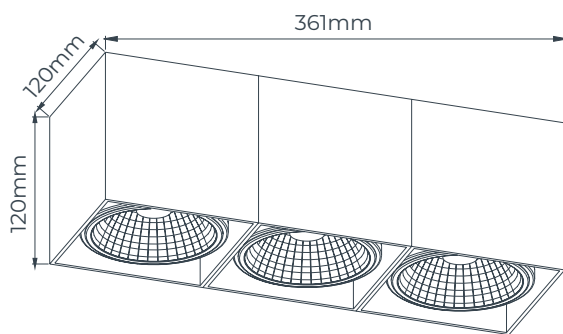

TECHNICAL INFORMATION

Light source

Power

Lumen

Light colour

Driver

Dimmable

Material

Colour

3x AR111 included (8202705)

3x 12,4 Watt

3x 1386 Lumen

2700K

Included (3x 3419052)

TRIAC

Aluminium

■ Matt white

■ Matt black