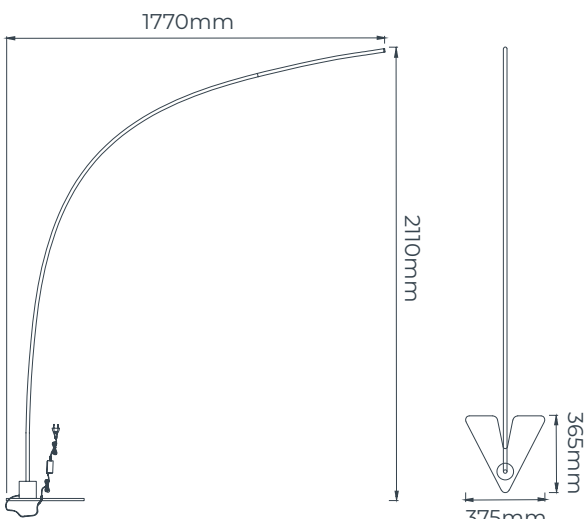

TECHNICAL INFORMATION

Light source	Led chip included
Power	17 Watt (light source)
Lumen	2280 Lumen (light source)
Light colour	3000K
Driver	Included
Dimmable	Touch dimmer 0-100%
Material	Aluminium
Colour	Matt black