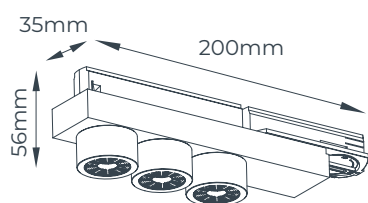

Light source
Power
Lumen
Light colour
Driver
Dimmable
Material
Colour

Led chip included
10,4 Watt (light source)
1095 Lumen (light source)
2700K
Included
TRIAC
Aluminium
 Matt white
 Matt black