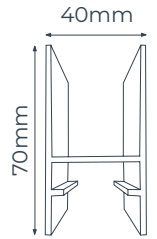

Profile + monophas track, no feeder:

- TR0203B/W/DG/BR   Ininitus Profile 1,2m
- TR0204B/W/DG/BR   Ininitus Profile 1,8m
- TR0205B/W/DG/BR   Ininitus Profile 2,9m