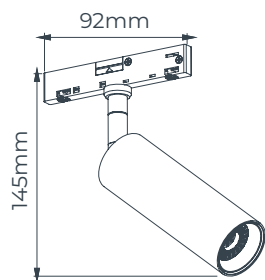

TR03001

Contains 1 mounting wing

H: 18mm
B: 19mm

Screw for recessed installation

TR03002

Contains 1 screw

TECHNICAL INFORMATION

Light source
Power
Lumen
Light colour
Dimmable
Material
Colour