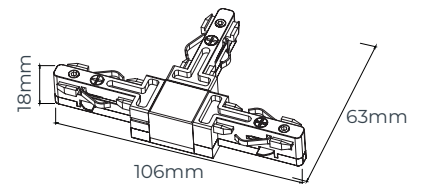

T-connector

TR0315B TR0315W

T-connectors allow T shapes to be made.