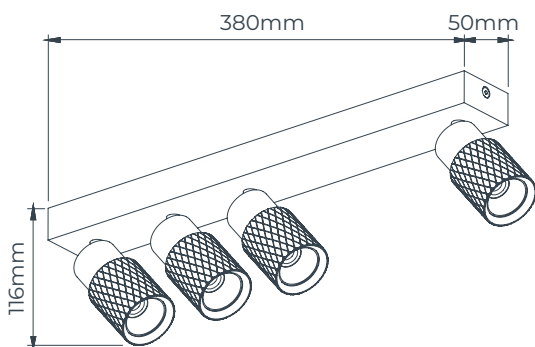

3x MR11 GU10 not included
Max 10 Watt per bulb
Depends on light source
Aluminium
 Matt white
 Matt black

MR11
not included 

4014733W

4014733B

TECHNICAL INFORMATION

Light source
Power
Dimmable
Material
Colour