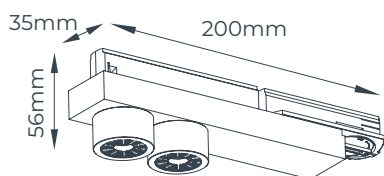

TECHNICAL INFORMATION

Light source

Power

Lumen

Light colour

Driver

Dimmable

Material

Colour

Led chip included

7 Watt (light source)

730 Lumen (light source)

2700K

Included

TRIAC

Aluminium

Matt white

Matt black