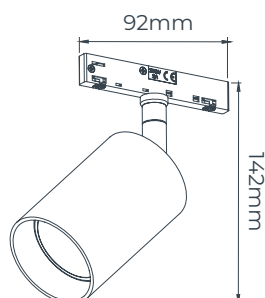

TECHNICAL INFORMATION

Light source

Power

Dimmable

Material

Colour

GU10 not included

Max 50 Watt per bulb

Depends on light source

Aluminium

■ Matt black

■ Matt white

■ Brushed gold

■ Brushed bronze

■ Brushed steel

GU10
not included