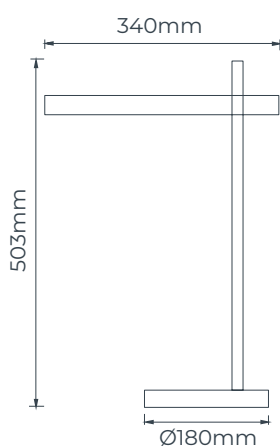

Led chip included
6 Watt (light source)
600 Lumen (light source)
2700K
Included
Touch dimmer 0-100%
Aluminium
■ Matt black

Touch dimmer included
Stepless dimming 0-100%

Anti-glare

3435064

TECHNICAL INFORMATION