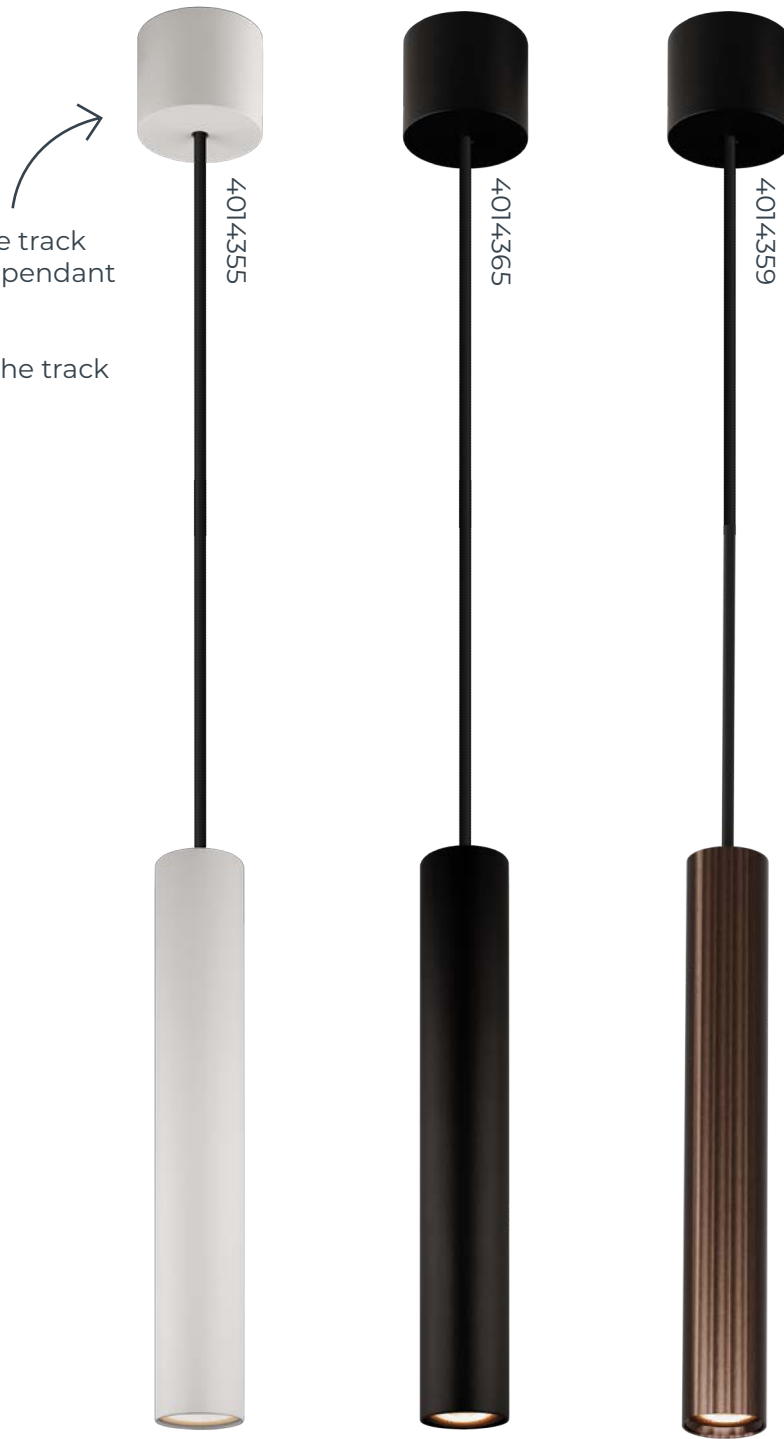

Remove the canopy and use the track adapter **TR0123B/W** to use this pendant in an Infinitus or 1F-Track.

To use with the Micro Line use the track adapter **TR0323B/W**.

TECHNICAL INFORMATION

Light source
Power
Lumen
Light colour
Dimmable
Material
Colour

Led chip included
4,5 Watt (light source)
365 Lumen (light source)
2700K
TRIAC
Aluminium
Matt white
Matt black
Brushed bronze