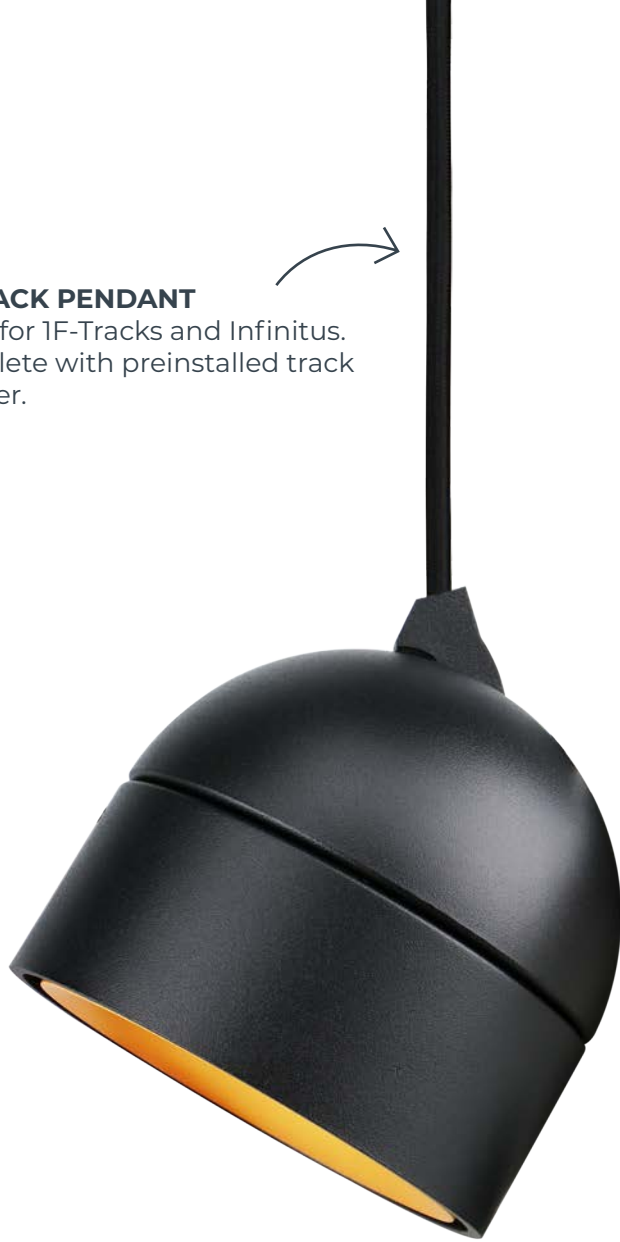

1F-TRACK PENDANT

Made for 1F-Tracks and Infinitus.
Complete with preinstalled track
adapter.