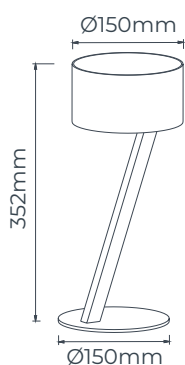

G9
not included