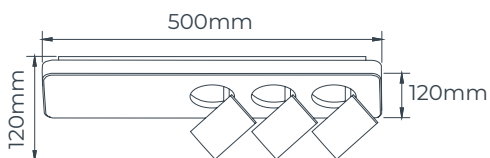

TECHNICAL INFORMATION

Light source

Power

Lumen

Light colour

Dimmable

Material

Colour

GU10 included (8202650)

3x 4,5 Watt

3x 359 Lumen

2700K

TRIAC

Aluminium, steel

Matt white

Matt black