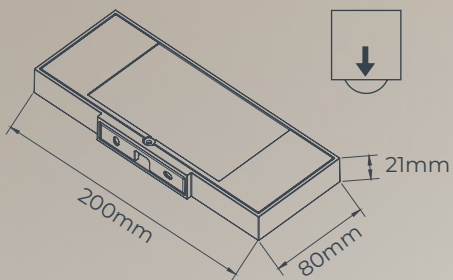

8202521

Downlight or uplighter, the Talu lights up on one side only.