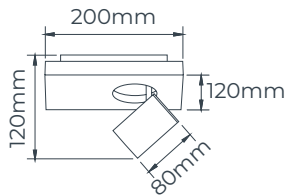

TECHNICAL INFORMATION

Light source
Power
Lumen
Light colour
Dimmable
Material
Colour

GU10 included (8202650)
4,5 Watt
359 Lumen
2700K
TRIAC
Aluminium, steel
 Matt white
 Matt black