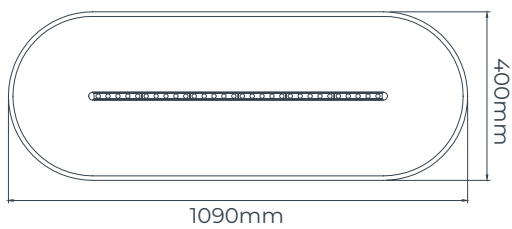

FELT

The Fonic pendants have felt on both sides off the pendant.