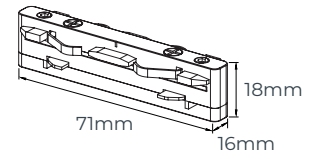

Linear mini connector

TR0311B TR0311W

The linear mini connector connects 2 pieces of track together in a straight line, but does not provide power to the track.

L-connector

TR0314B TR0314W

L-connectors allow L shapes to be made.