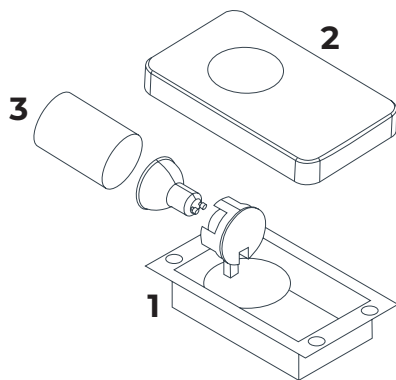

Add a touch of **COLOUR**

Nysit collection
online overview

CUSTOMIZE

1. Choose an empty base, bulbs are included with every base (8202650).

2. Combine with a cover, square or rounded, matt white or matt black. Attach the cover to the base using preinstalled magnets.

3. Choose your favorite cylinders.