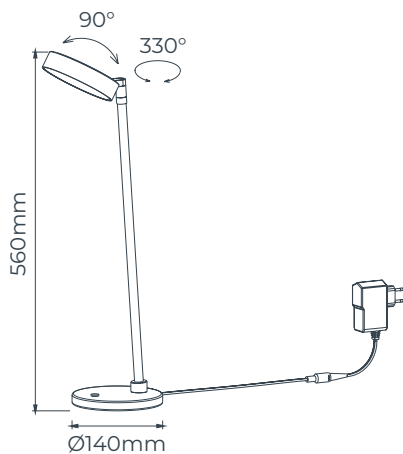

For spaces where functional light and design go hand in hand.

4014510

4014515

Touch dimmer included
Stepless dimming 0-100%

TECHNICAL INFORMATION

Light source
Power
Lumen
Light colour
Driver
Dimmable
Material
Colour