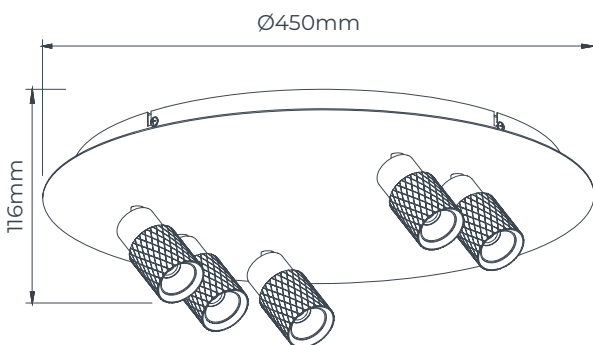

3x MR11 GU10 not included
Max 10 Watt per bulb
Depends on light source
Aluminium
 Matt white
 Matt black

MR11
not included 

4014736W

4014736B

TECHNICAL INFORMATION

Light source
Power
Dimmable
Material
Colour