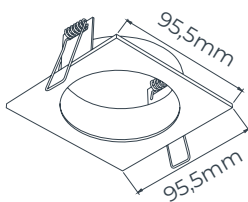

TECHNICAL INFORMATION

Light source
Dimmable
Material
Colour

GU10 not included
Depends on light source
Aluminium
Brushed aluminium
Matt white
Matt black
Brushed bronze

Ø80mm