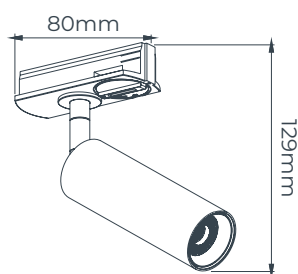

IF-TRACK SPOT

Made for IF-Tracks and Infnitus.

TECHNICAL INFORMATION

Light source

Power

Lumen

Light colour

Dimmable

Material

Colour

Led chip included

4,5 Watt (light source)

365 Lumen (light source)

2700K

TRIAC

Aluminium

Matt black

Matt white

Brushed bronze