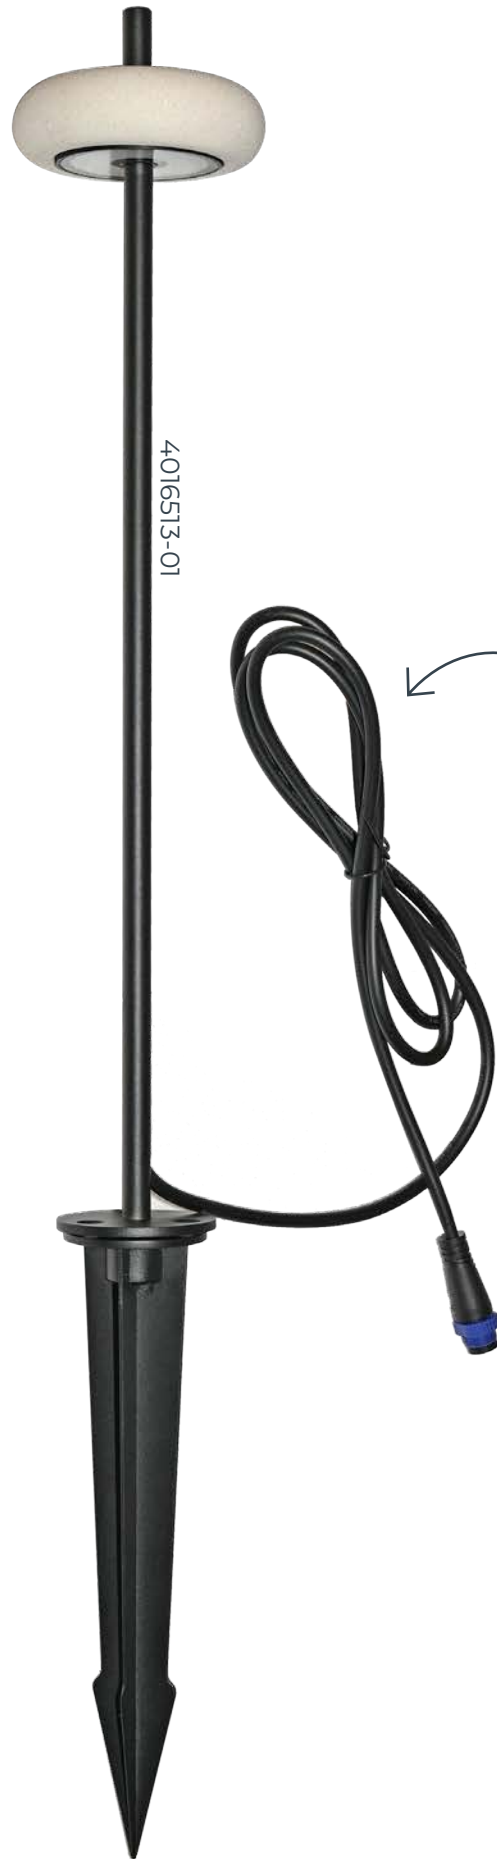

4016513-01

1,6m 24V cable with easy connector included