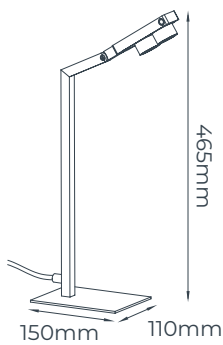

4014690

TECHNICAL INFORMATION

Light source
Power
Lumen
Light colour
Dimmable
Material
Colour

4014691

Led chip included
7 Watt (light source)
730 Lumen (light source)
2700K
Touch dimmer 0-100%
Aluminium
☐ Matt white
☒ Matt black

4014690

Led chip included
10,4 Watt (light source)
1095 Lumen (light source)
2700K
Touch dimmer 0-100%
Aluminium
☐ Matt white
☒ Matt black