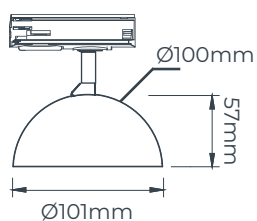

TR0143B

The Orbit head can tilt up to 45°

Orbit trackspot + Big lens

Spot sold as base unit, select and purchase optics and inserts separately.

Complete overview page 63

TECHNICAL INFORMATION

Light source

Power