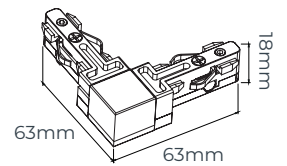

Linear mini connector

TR0311B TR0311W

The linear mini connector connects 2 pieces of track together in a straight line, but does not provide power to the track.

L-connector

TR0314B TR0314W

L-connectors allow L shapes to be made.