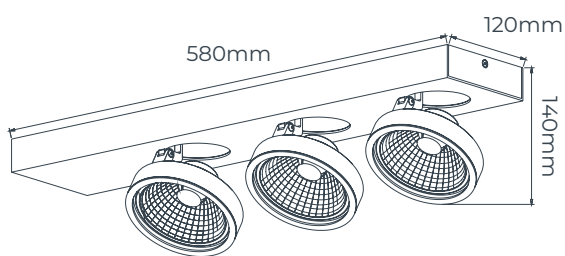

TECHNICAL INFORMATION

Light source

Power

Lumen

Light colour

Driver

Dimmable

Material

Colour

3x AR111 included (8202705)

3x 12,4 Watt

3x 1386 Lumen

2700K

Included (3x 3419052)

TRIAC

Aluminium

■ Matt white

■ Matt black