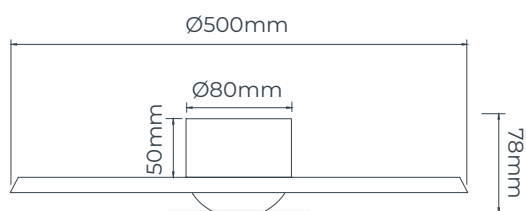

Ideal in meeting rooms, hotel entrances or restaurants where atmosphere takes centre stage.

3432200 Ø350mm

3432205 Ø500mm

Light off

Light off

3432201 Ø350mm

3432206 Ø500mm

TECHNICAL INFORMATION