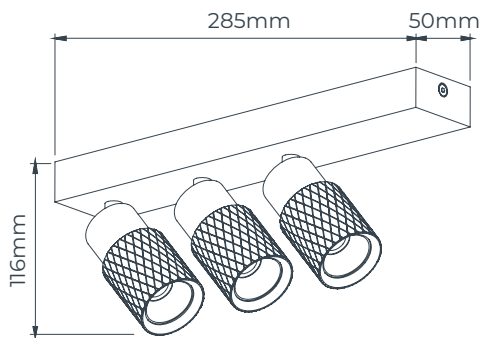

TECHNICAL INFORMATION

Light source
Power
Dimmable
Material
Colour

3x MR11 GU10 not included
Max 10 Watt per bulb
Depends on light source
Aluminium
 Matt white
 Matt black

MR11
not included