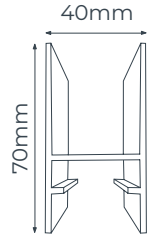

Profile, empty (no internal track, no feeder, no endcaps):

- TR0210B/W/DG/BR   Ininitus Profile 3m