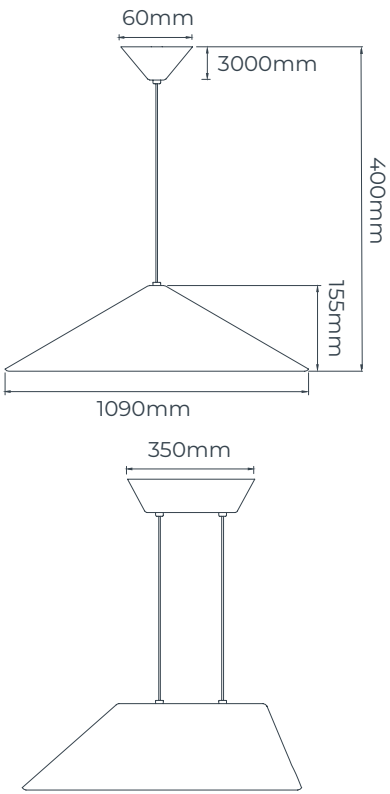

3432165

FELT
The Itzu pendants have felt on both sides off the pendant.