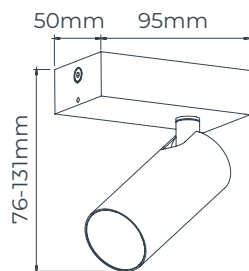

TECHNICAL INFORMATION

Light source
Power
Dimmable
Material
Protection Class
Colour

MR11 GU10 not included
Max 10 Watt per bulb
Depends on light source
Aluminium + glass
IP44

Matt white
Matt black
Brushed bronze

MR11
not included