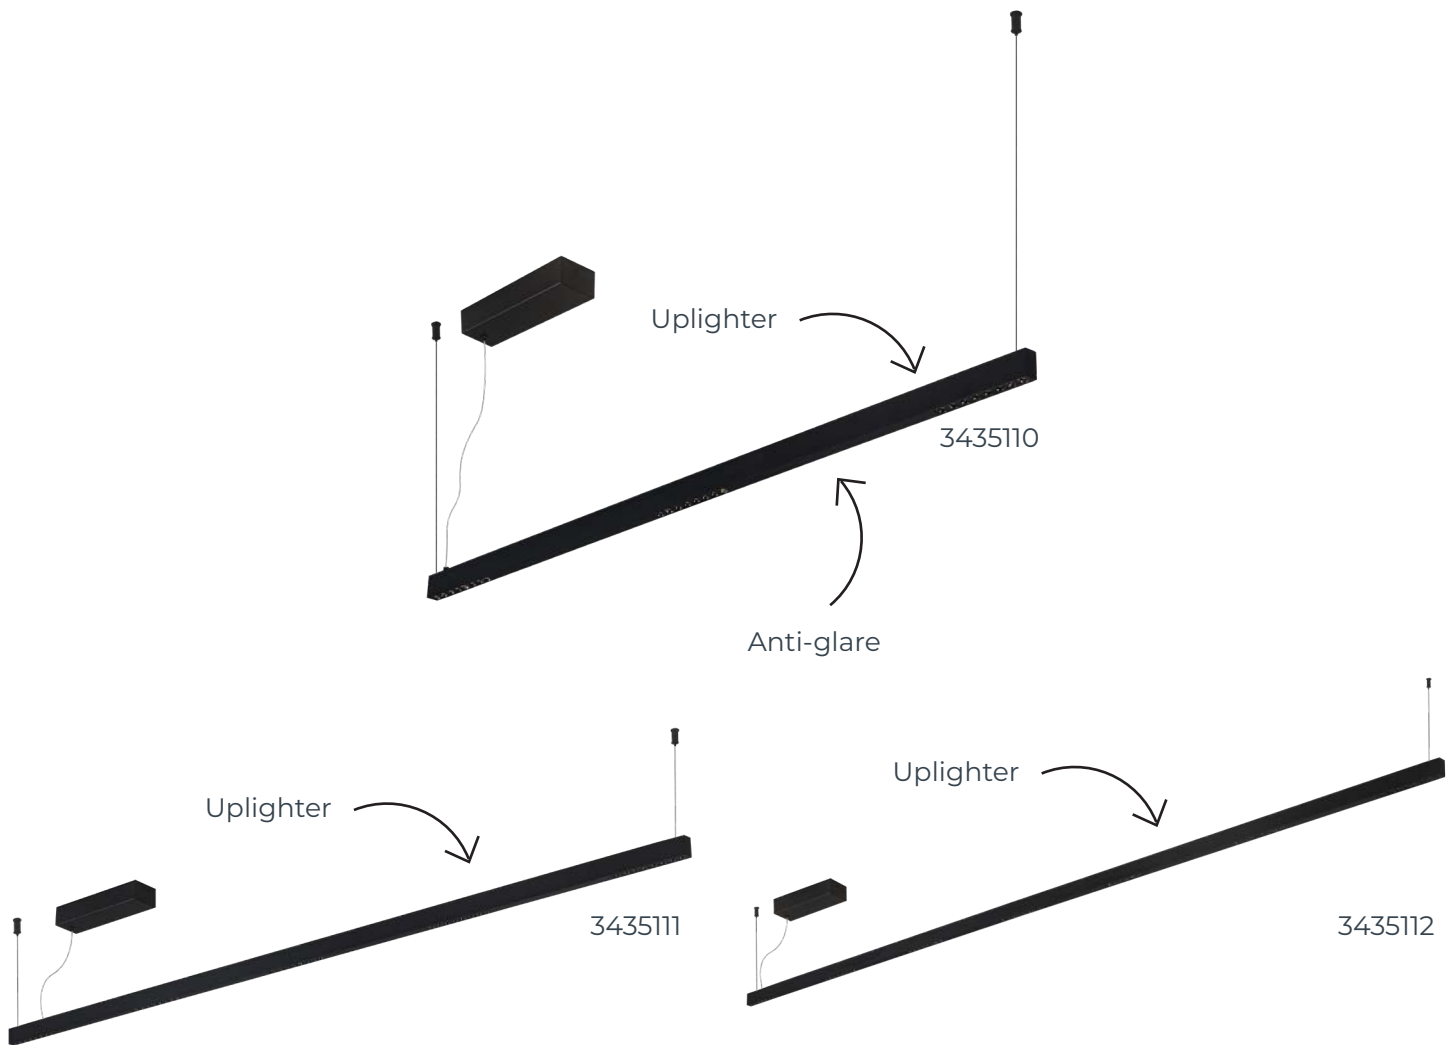

TECHNICAL INFORMATION

	3435110	3435111	3435112
Light source	Led chip included	Led chip included	Led chip included
Power (light source)	33 Watt	36 Watt	45 Watt
Lumen (light source)	4550 Lumen	5050 Lumen	5850 Lumen
Light colour	3000K	3000K	3000K
Driver	Included (3419063)	Included (3419069)	Included (3419064)
Dimmable	TRIAC	TRIAC	TRIAC
Material	Aluminium	Aluminium	Aluminium
Colour	■ Matt black	■ Matt black	■ Matt black