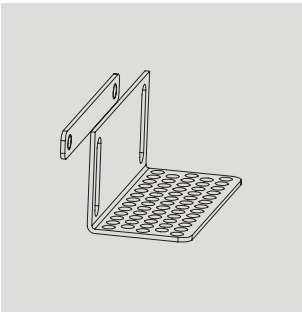

RECESSED INSTALLATION

Micro Line recessed profile

TR03000

L: 3000mm
H: 35mm
B: 36mm

Included with every 3m profile:
8x mounting wing
8x screw

SPARE PARTS FOR RECESSED INSTALLATION

Mounting wing for recessed installation