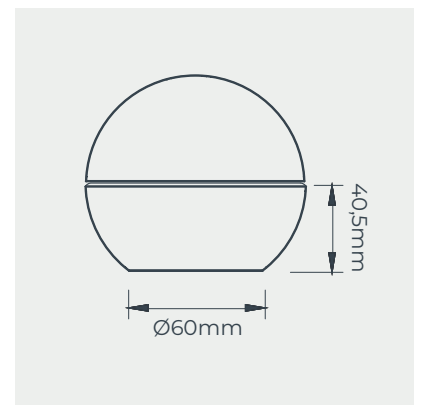

MINI LENS INSERTS

- 8202441-G Mini lens insert Gold
- 8202441-W Mini lens insert White
- 8202441-B Mini lens insert Black
- 8202441-C Mini lens insert Specular