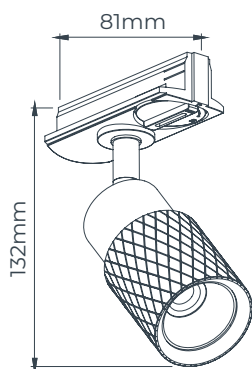

TECHNICAL INFORMATION

Light source

Power

Dimmable

Material

Colour

MR11 GU10 not included

Max 10 Watt per bulb

Depends on light source

Aluminium

■ Matt white

■ Matt black

MR11

not included