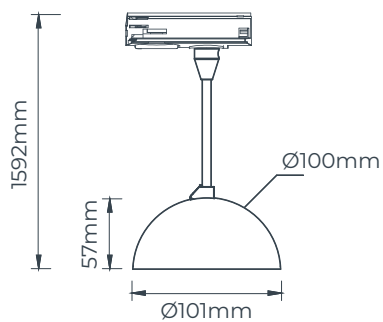

TECHNICAL INFORMATION

Light source
Power
Lumen
Light colour
Dimmable
Material
Colour

Led chip included
9 Watt (light source)
905 Lumen (light source)
2700K
TRIAC
Aluminium
■ Matt black