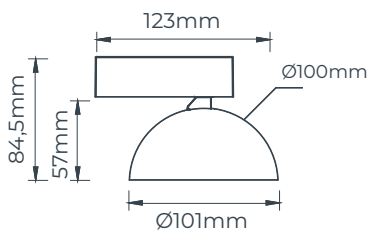

TECHNICAL INFORMATION

Light source
Power
Lumen
Light colour
Dimmable
Material
Colour

Led chip included
9 Watt (light source)
905 Lumen (light source)
2700K
TRIAC
Aluminium
■ Matt black