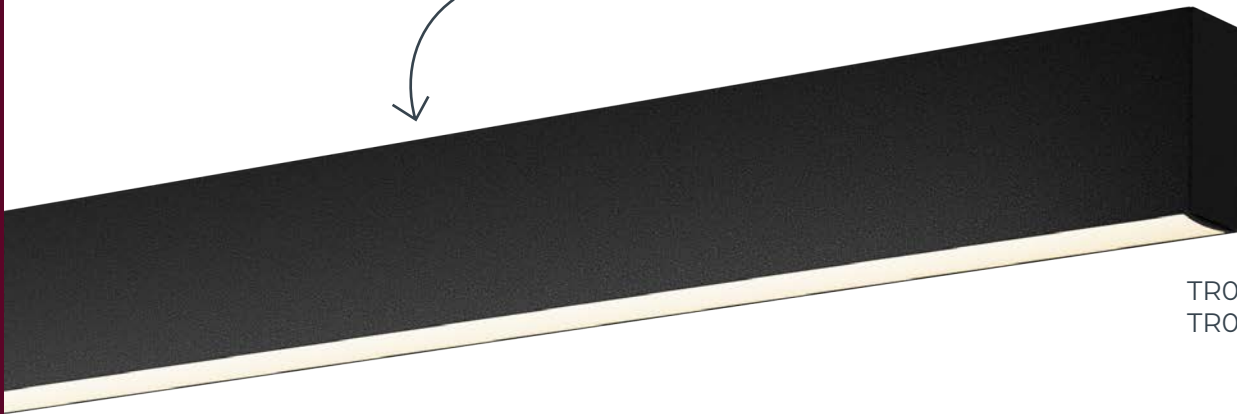

Installed in Infnitus profile

Preinstalled in a profile, great for new Infnitus installations that want to easily integrate a Lux Line.

TR021612B: 1205mm
TR021618B: 1805mm